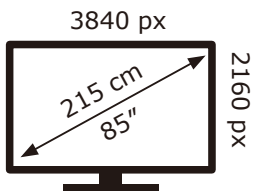

PHILIPS

85PML9019/12

154 kWh/1000h

ABCDEF**G**  
**HDR**  
 387 kWh/1000h

2019/2013

PHILIPS

85PML9019/12

154 kWh/1000h