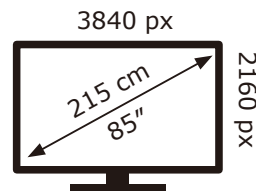

154 kWh/1000h

ABCDEF**G**
HDR
387 kWh/1000h