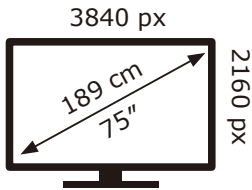

PHILIPS

75PML9019/12

129 kWh/1000h

ABCDEF**G**
HDR
294 kWh/1000h

2019/2013

PHILIPS

75PML9019/12

129 kWh/1000h