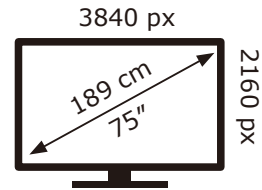

129 kWh/1000h

ABCDEF**G**
HDR
294 kWh/1000h