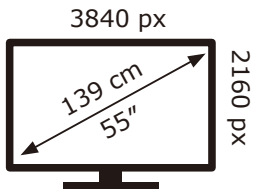

PHILIPS

55PML9019/12

82 kWh/1000h

ABCDEF**G**  
**HDR**  
 161 kWh/1000h

2019/2013

PHILIPS

55PML9019/12

82 kWh/1000h