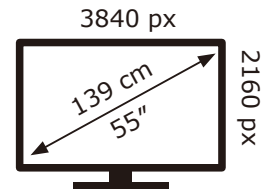

82 kWh/1000h

ABCDEF**G**
HDR
161 kWh/1000h