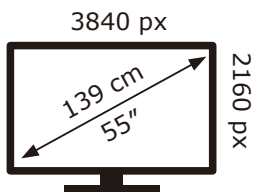

PHILIPS

550LED909/12

84 kWh/1000h

2019/2013

PHILIPS

550LED909/12

84 kWh/1000h

2019/2013