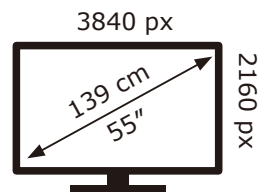

PHILIPS

550LED909/12

84 kWh/1000h

2019/2013

PHILIPS

550LED909/12

84 kWh/1000h

2019/2013