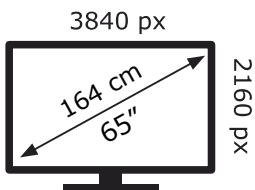

PHILIPS

65PUS7009/12

90 kWh/1000h

ABCDEF**G**
HDR
 177 kWh/1000h

2019/2013

PHILIPS

65PUS7009/12

90 kWh/1000h