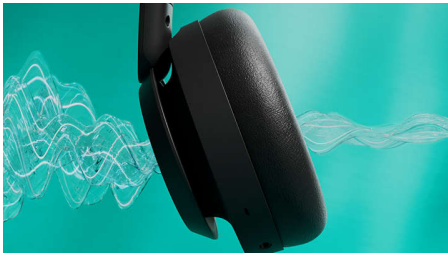

Noise Canceling Pro

Adaptive noise cancellation quickly reacts to your surroundings to suppress external noise, including wind, in real time. If you want to hear what's going on around you, Awareness Mode lets outside sounds back in. Quick Awareness enhances voices, so you can have a conversation without removing your headphones.

Great sound. Dynamic Bass

You'll enjoy rich sound from the 40 mm drivers, and good passive noise isolation from the over-ear fit. To enjoy the full power of your favorite

basslines without turning up the volume, simply activate Dynamic Bass via the multifunction button or the Philips Headphones app.