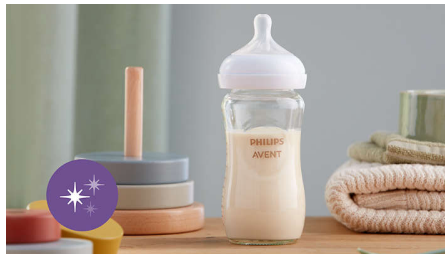

Heat resistant glass

Made of premium quality borosilicate glass, the Philips Avent glass bottle is heat and thermal shock resistant. It can therefore be safely stored in the fridge, warmed, and is also suitable for sterilization.

Find the right nipple flow

Every baby feeds differently, and develops at their own pace. We've designed a range of flow rates so you can find the perfect one for your baby and personalize your bottle. All of the Natural Response Nipples are made of soft silicone.