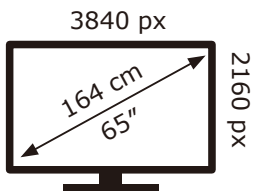

PHILIPS

65PUS8609/12

101 kWh/1000h

2019/2013

PHILIPS

65PUS8609/12

101 kWh/1000h

2019/2013