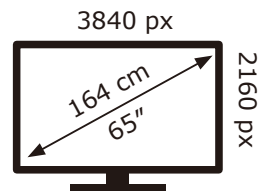

PHILIPS

65PUS8609/12

101 kWh/1000h

2019/2013

PHILIPS

65PUS8609/12

101 kWh/1000h

2019/2013