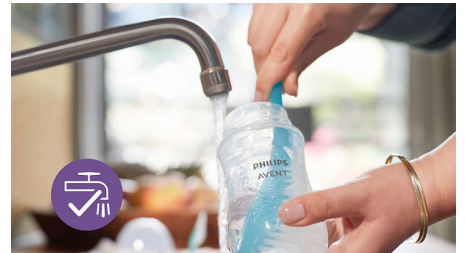

Airfree vent

The AirFree vent is designed to offer extra protection against feeding issues by preventing air from getting into your little ones tummy while upright feeding.

Find the right nipple flow

Every baby feeds differently, and develops at their own pace. We've designed a range of flow rates so you can find the perfect one for your baby and personalize your bottle. All of the Natural Response Nipples are made of soft silicone.

Compatible across the range

Mix and match our breast pump, bottle and cup parts, and create the product that works for you, when you need it.

Simple to use and clean

Wide bottle neck makes filling and cleaning easy. Only a few parts for quick and simple assembly, as AirFree vent is a single piece.