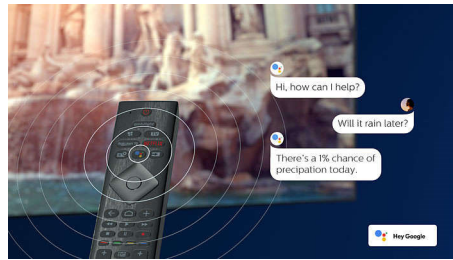

Ultra-sharp picture

No matter what you watch, this 4K LED TV gives you a bright, ultra-sharp picture with vivid colors. Plus, the TV is compatible with all major HDR formats so you'll see more detail-even in dark and bright areas-when you're streaming HDR content.

Google TV™

What do you want to watch? Google TV brings together movies, shows, and more from across your apps and subscriptions and organizes them just for you. You'll get suggestions based on what you like, and you can even use the Google TV app on your phone to curate your watchlist on the go.

Google Assistant. Control the TV with your voice.

You get a choice of voice assistants! Push the Google Assistant button on your remote and you can use your voice to find movies and shows, get recommendations, control compatible smart home devices.