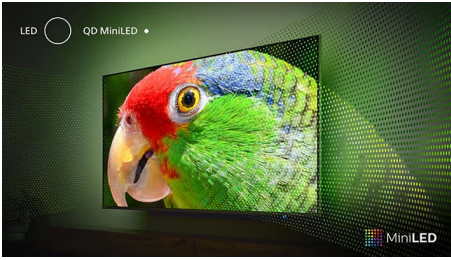

Philips 8600 series
4K QD MiniLED TV

164 cm (65") 4K QD MiniLED TV
Dolby Vision and Dolby Atmos
Google TV™

65PML8669

Big on feeling. Big on detail.

4K QD MiniLED Google TV

Deep blacks. Vibrant colors. From gaming to movies, feel more with this Philips MiniLED TV. You get a picture so lifelike you'll want to reach out and touch it. Add richly atmospheric Dolby Atmos sound.

Smooth motion. True color. Incredible depth.

- Cinematic vision and sound. Dolby Vision and Dolby Atmos.
- MiniLED. Intelligent backlight zones. Incredible contrast
- Ultra-sharp picture. Vibrant viewing.

Bolder colours. Crisper whites. Deeper blacks. The Quantum Dot MiniLED technology gives you bright, detailed picture with pin-sharp contrast. You'll see more colours than ever before and compatible with all major HDR formats, so you get more detail in dark and bright areas too.

Ultra-sharp picture

No matter what you watch, this 4K LED TV gives you a bright, ultra-sharp picture with vivid colors. Plus, the TV is compatible with all major HDR formats so you'll see more detail-even in dark and bright areas-when you're streaming HDR content.