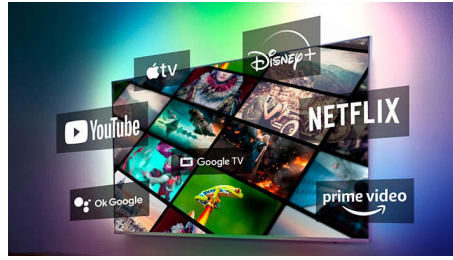

Google TV™

What do you want to watch? Google TV brings together movies, shows, and more from across your apps and subscriptions and organizes them just for you. You'll get suggestions based on what you like, and you can even use the Google TV app on your phone to curate your watchlist on the go.