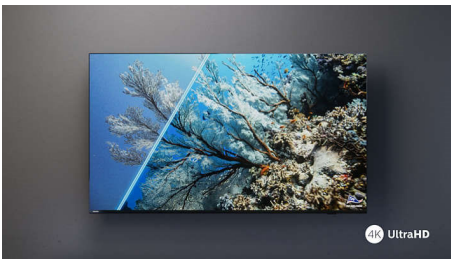

Philips 8600 series
4K QD MiniLED TV

164 cm (65") 4K QD MiniLED TV
Dolby Vision and Dolby Atmos
Google TV™

65PML8669

Big on feeling. Big on detail.

4K QD MiniLED Google TV

Deep blacks. Vibrant colors. From gaming to movies, feel more with this Philips MiniLED TV. You get a picture so lifelike you'll want to reach out and touch it. Add richly atmospheric Dolby Atmos sound.

Bolder colours. Crisper whites. Deeper blacks. The Quantum Dot MiniLED technology gives you bright, detailed picture with pin-sharp contrast. You'll see more colours than ever before and compatible with all major HDR formats, so you get more detail in dark and bright areas too.

Ultra-sharp picture

No matter what you watch, this 4K LED TV gives you a bright, ultra-sharp picture with vivid colors. Plus, the TV is compatible with all major HDR formats so you'll see more detail-even in dark and bright areas-when you're streaming HDR content.