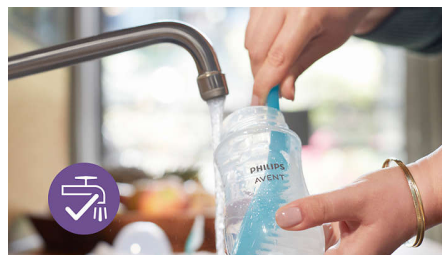

Airfree vent

The AirFree vent is designed to offer extra protection against feeding issues by preventing air from getting into your little ones tummy while upright feeding.

Find the right nipple flow

Every baby feeds differently, and develops at their own pace. We've designed a range of flow rates so you can find the perfect one for your baby and personalize your bottle. All of the Natural Response Nipples are made of soft silicone.

Compatible across the range

Mix and match our breast pump, bottle and cup parts, and create the product that works for you, when you need it.

Simple to use and clean

Wide bottle neck makes filling and cleaning easy. Only a few parts for quick and simple assembly, as AirFree vent is a single piece.