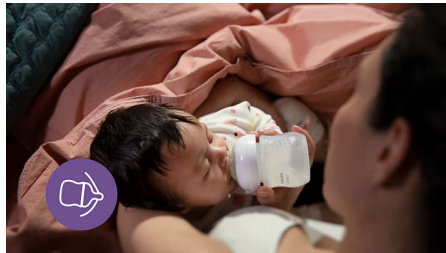

AirFree vent designed for less air ingestion

- Designed to reduce feeding issues

Highlights

Easy to hold

The ergonomic bottle is easy to grip at any angle to give maximum comfort during feeding. Easy for your hands and tiny hands to hold.

No-drip nipple

The nipple opening is designed to release milk only when the baby is feeding. So you can confidently avoid milk loss whether at home or on the go.

Natural latch on

The wide, soft and flexible nipple is designed to mimic the shape and feel of a breast, helping baby to latch on and feed comfortably.

Natural Response Nipple

The Natural Response Nipple works with your baby's natural feeding rhythm, making it easy to combine breast feeding and bottle feeding. The nipple has a unique opening which only releases milk when the baby actively drinks. So when they pause to swallow and breathe, the milk pauses too.

Airfree vent

The AirFree vent is designed to offer extra protection against feeding issues by preventing air from getting into your little ones tummy while upright feeding.

Find the right nipple flow

Every baby feeds differently, and develops at their own pace. We've designed a range of flow rates so you can find the perfect one for your baby and personalize your bottle. All of the Natural Response Nipples are made of soft silicone.