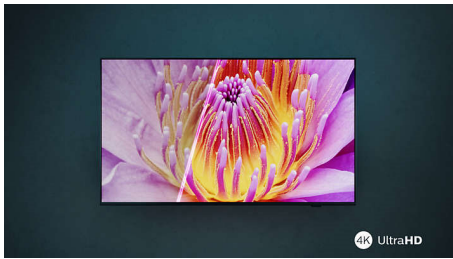

4K TV

108 cm (43") TV Pixel Precise Ultra HD, Titan OS- smartplatform, Dolby Atmos-lyd

43PUS7609/12

Vigtigste nyheder

Ultraskarpt billede

Elsk alt, hvad du ser på dette 4K (UHD) LED TV. Philips Pixel Precise Ultra HD Engine optimerer billedkvaliteten, så du får ultraskarpe billeder, mættede farver og jævne bevægelser. Du får den bedst mulige oplevelse hver gang.