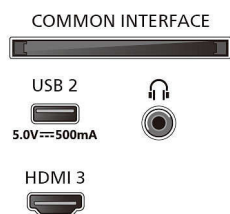

Picture/Display

- Diagonal screen size (inch): 50 inch
- Diagonal screen size (metric): 126 cm
- Display: 4K Ultra HD LED
- Panel resolution: 3840 x 2160
- Picture engine: Pixel Precise Ultra HD

Display input resolution

Accessories

- Included accessories: Remote Control, 2 x AAA Batteries, Tabletop stand, Power cord, Quick Use Guide, Legal and safety brochure

Design

- Colours of TV: Matt black bezel
- Stand design: Black sticks

Connections

Side

Bottom

Issue date 2024-02-17

Version: 1.1.1

EAN: 87 18863 04120 8

© 2024 Koninklijke Philips N.V.
All Rights reserved.

Specifications are subject to change without notice.
Trademarks are the property of Koninklijke Philips N.V. or their respective owners.