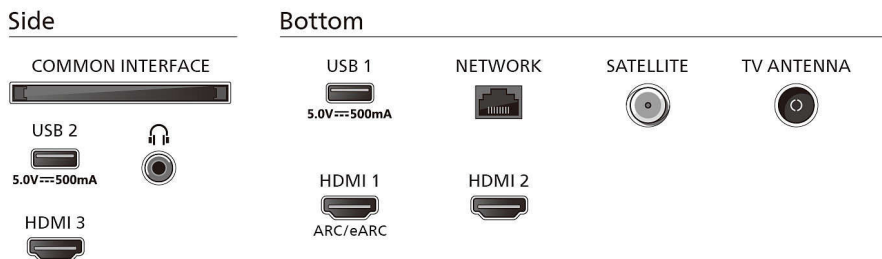

Supported HDMI video features

- Gaming: ALLM, HDMI VRR
- HDR: HLG, HDR10, HDR10+ Compatible

EU Energy card

- EPREL registration numbers: 1879883
- Energy class for SDR: F
- On mode power demand for SDR: 65 kWh/1000h
- Energy class for HDR: G
- On mode power demand for HDR: 105 kWh/1000h
- Off mode power consumption: n.a
- Networked standby mode: 2.0 W
- Panel technology used: LED LCD

Power

- Mains power: AC 220 - 240 V 50/60 Hz
- Standby power consumption: less than 0.5 W
- Power Saving Features: Auto switch-off timer, Eco mode, Light sensor, Picture mute (for radio)

Accessories

- Included accessories: Remote Control, 2 x AAA Batteries, Tabletop stand, Power cord, Quick Use Guide, Legal and safety brochure

Design

- Colours of TV: Matt black bezel
- Stand design: Black sticks

Dimensions

- Distance between 2 stands: 732 mm
- Wall-mount compatible: 200 x 300 mm
- TV without stand (W x H x D): 1116 x 655 x 82 mm
- TV with stand (W x H x D): 1116 x 674 x 227 mm
- Package carton (W x H x D): 1240 x 785 x 150 mm
- Weight of TV without stand: 11.5 kg
- Weight of TV with stand: 11.7 kg
- Weight incl. packaging: 15.2 kg

Connections

Issue date 2024-09-23

Version: 5.5.1

EAN: 87 18863 04120 8

© 2024 Koninklijke Philips N.V.
All Rights reserved.

Specifications are subject to change without notice.
Trademarks are the property of Koninklijke Philips N.V.
or their respective owners.

www.philips.com

* This television contains lead only in certain parts or components where no technology alternatives exist in accordance with existing exemption clauses under the RoHS Directive.
* The TV supports DVB reception for 'Free to air' broadcast. Specific DVB operators may not be supported. An up-to-date list can be found in the FAQ section of the Philips support website. For some operators Conditional Access and subscription are required. Contact your operator for more information.
* Smart TV app availability varies by TV model and country. For more details, please visit: www.philips.com/smarttv
* Philips TV Remote app and related functionalities vary by TV model, operator and country, as well as smart device model and OS. For more details, please visit: www.philips.com/TVRemoteapp
* EPG and actual visibility (up to 8 days) is country- and operator-dependent.
* Netflix subscription required. Subject to terms on <https://www.netflix.com>
* Amazon Prime is available in selected languages and countries.
* Amazon, Alexa and all related logos are trademarks of Amazon.com, Inc. or its affiliates. Amazon Alexa is available in selected languages and countries.
* Over-the-top media services button on the remote control will be different in each country. Please refer to the actual product in the box.
* Google Assistant is available in different languages and countries specific to product types.
* HBO Max app service will be available by August 2024.
* Matter/Control4: this feature will become available in 2024 via a software update.