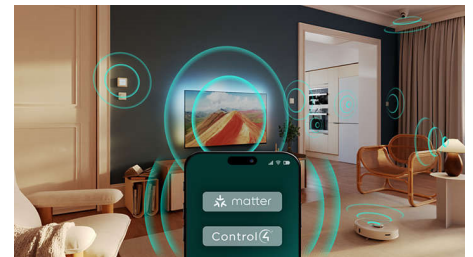

Seamless control

Seamless compatibility with Matter and Control4 means you can easily integrate this 4K Ambilight TV into your existing smart home network.