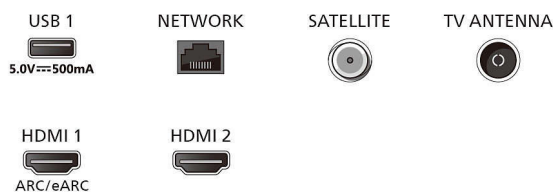

Connectivity

- Number of HDMI connections: 3
- HDMI features: 4K, Audio Return Channel
- EasyLink (HDMI-CEC): Remote control pass-through, System audio control, System standby, One touch play
- Number of USBs: 2
- Wireless connection: Wi-Fi 802.11n, 2 x 2, Single band
- HDCP 2.3: Yes on all HDMI
- HDMI ARC: Yes on HDMI1
- HDMI 2.1 features: eARC on HDMI 1, eARC/VRR/ALLM supported
- EasyLink 2.0: HDMI-CEC for Philips TV/SB, External setting via TV UI

Accessories

- Included accessories: Remote Control, 2 x AAA Batteries, Tabletop stand, Power cord, Quick Use Guide, Legal and safety brochure

Design

- Colours of TV: Matt black bezel
- Stand design: Black sticks

Connections

Side

Bottom

Issue date 2024-02-17

Version: 1.1.1

EAN: 87 18863 04120 8

© 2024 Koninklijke Philips N.V.
All Rights reserved.

Specifications are subject to change without notice.
Trademarks are the property of Koninklijke Philips N.V. or their respective owners.