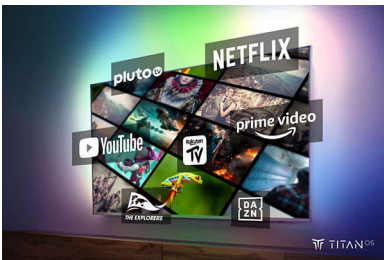

Highlights

Ambilight TV

Ambilight TVs are the only TVs with integrated LED lights on the back that react to what you watch, immersing you in a halo of colourful light. It changes everything: your TV seems bigger, and you'll be drawn deeper into your favourite sports, films, music and games.

TITAN OS smart platform

It's quick and easy to find what you love with our TITAN OS smart TV platform. Enjoying a series? You can continue watching straight

from the home screen. If you're looking for something new, you can browse categories like action or drama and see suggestions from the top streaming services, all in one place.