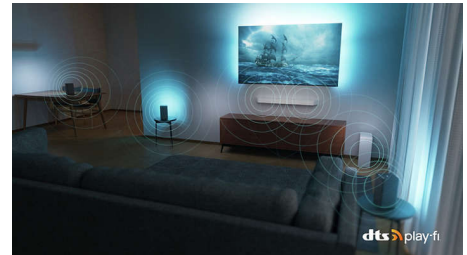

DTS Play-Fi compatible

You get great, clear TV sound straight out of the box. If you want more, Philips Wireless Home System with DTS Play-Fi lets you connect to compatible soundbars and wireless speakers around your home in seconds. You can even create a home-cinema surround-sound system using your TV as a central speaker.

AMBILIGHT tv

TITAN OS

Dolby Vision-Atmos

AMD FreeSync Premium

amazon alexa | built-in