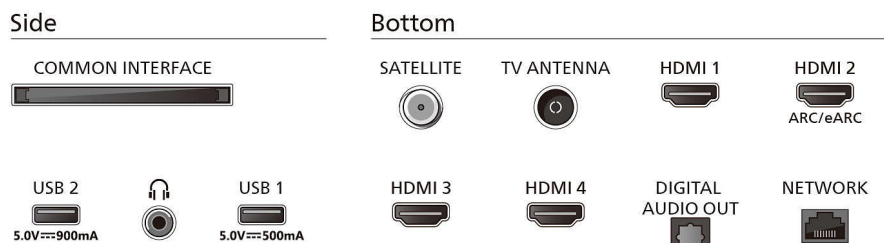

Supported HDMI video features

- Gaming: ALLM, HDMI VRR, AMD FreeSync Premium
- HDR: HLG, HDR10, HDR10+ Compatible, Dolby Vision

EU Energy card

- EPREL registration numbers: 1860380
- Energy class for SDR: G
- On mode power demand for SDR: 54 kWh/1000h
- Energy class for HDR: G
- On mode power demand for HDR: 142 kWh/1000h
- Off mode power consumption: n.a
- Networked standby mode: 2.0 W
- Panel technology used: LED LCD

Power

- Mains power: AC 220 - 240 V 50/60 Hz

43PUS8959/12

- Standby power consumption: less than 0.5 W
- Power Saving Features: Auto switch-off timer, Picture mute (for radio), Eco mode, Light sensor

Accessories

- Included accessories: Remote Control, 2 x AAA Batteries, Tabletop stand, Power cord, Quick Use Guide, Legal and safety brochure

Design

- Colours of TV: Anthracite grey bezel
- Stand design: Satin chrome stand

Dimensions

- Distance between 2 stands: 375 mm
- Wall-mount compatible: 100 x 200 mm
- TV without stand (W x H x D): 963 x 567 x 77 mm
- TV with stand (W x H x D): 963 x 630 x 237 mm
- Package carton (W x H x D): 1070 x 740 x 150 mm
- Weight of TV without stand: 9.1 kg
- Weight of TV with stand: 10.7 kg
- Weight incl. packaging: 13.4 kg

Connections

Issue date 2024-07-04

Version: 4.4.1

EAN: 87 18863 04173 4

© 2024 Koninklijke Philips N.V.
All Rights reserved.

Specifications are subject to change without notice.
Trademarks are the property of Koninklijke Philips N.V.
or their respective owners.

www.philips.com

- This television contains lead only in certain parts or components where no technology alternatives exist in accordance with existing exemption clauses under the RoHS Directive.
- The TV supports DVB reception for 'Free to air' broadcast. Specific DVB operators may not be supported. An up-to-date list can be found in the FAQ section of the Philips support website. For some operators Conditional Access and subscription are required. Contact your operator for more information.
- Smart TV app availability varies by TV model and country. For more details, please visit: www.philips.com/smarttv.
- Philips TV Remote app and related functionalities vary by TV model, operator and country, as well as smart device model and OS. For more details, please visit: www.philips.com/TVRemoteapp.
- EPG and actual visibility (up to 8 days) is country- and operator-dependent.
- Netflix subscription required. Subject to terms on <https://www.netflix.com>
- Amazon Prime is available in selected languages and countries.
- Amazon, Alexa and all related logos are trademarks of Amazon.com, Inc. or its affiliates. Amazon Alexa is available in selected languages and countries.
- Over-the-top media services button on the remote control will be different in each country. Please refer to the actual product in the box.
- Google Assistant is available in different languages and countries specific to product types.
- Availability and functionality of voice control services varies according to country and language. For the latest information, please contact our customer care.
- HBO Max app service will be available by August 2024.
- Matter/Control4: this feature will become available in 2024 via a software update.