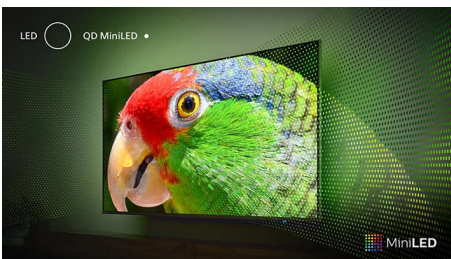

Quantum Dot Mini-LED

Bolder colours. Crisper whites. Deeper blacks. The Xtra's Quantum Dot Mini-LED technology gives you bright, detailed picture with pin-sharp contrast. You'll see more colours than ever before, and this Ambilight TV is compatible with all major HDR formats, so you get more detail in dark and bright areas too.