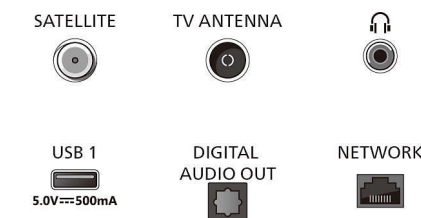

Bottom

Issue date 2024-05-02

Version: 3.3.1

EAN: 87 18863 04189 5

© 2024 Koninklijke Philips N.V.
All Rights reserved.

Specifications are subject to change without notice.
Trademarks are the property of Koninklijke Philips N.V.
or their respective owners.

www.philips.com