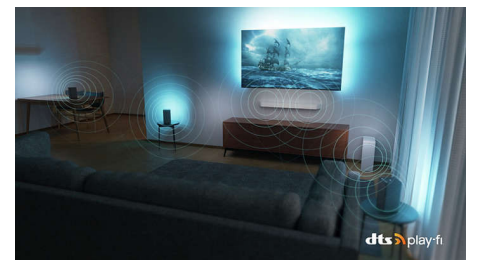

DTS Play-Fi compatible

Philips Wireless Home System powered by DTS Play-Fi lets you connect to compatible soundbars and wireless speakers around your home in seconds. Listen to films in the kitchen. Play music anywhere. You can even create a home-cinema surround-sound system using your Ambilight TV as a central speaker.

AMBILIGHT tv

MiniLED

TITAN OS

Dolby Vision Atmos

AMD FreeSync Premium

amazon alexa built-in

dts play-fi