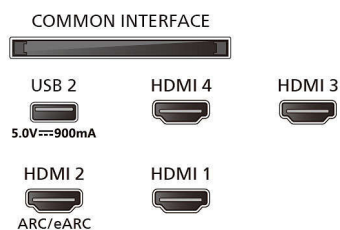

Connections

Side