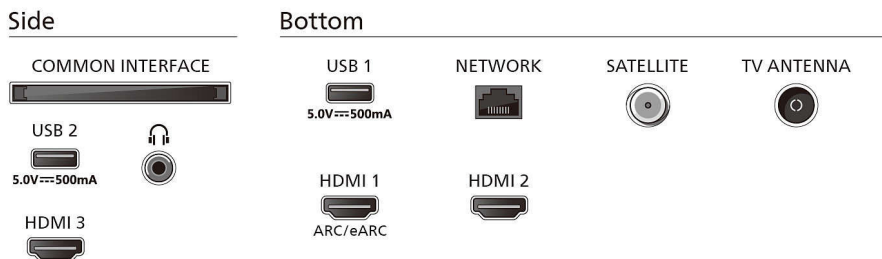

Multimedia Applications

- Video Playback Formats: AVI, HEVC, H264/MPEG-4 AVC, MPEG-1, MPEG-2, MPEG-4, VP9, HEVC/H.265, AV1
- Music Playback Formats: MP3, WAV, AAC, FLAC
- Subtitles Formats Support: .SRT, .SMI, .SSA, .SUB, .ASS, .TXT

- Picture Playback Formats: JPEG, GIF, PNG, BMP, HEIF

Sound

- Output power (RMS): 20 W
- Speaker configuration: 2 x 10 W full-range speakers
- Codec: Dolby Digital, Dolby Atmos®, DTS:X
- Sound Enhancement: Dolby Bass Enhancement, Clear Dialogue, A.I. Sound, A.I. EQ, Dolby Volume Leveller, Night Mode, Sound Personalisation

Connectivity

- Number of HDMI connections: 3
- HDMI features: 4K, Audio Return Channel
- EasyLink (HDMI-CEC): Remote control pass-through, System audio control, System standby, One touch play
- Number of USBs: 2
- Wireless connection: Wi-Fi 802.11n, 2 x 2, Single band
- HDCP 2.3: Yes on all HDMI
- HDMI ARC: Yes on HDMI1
- HDMI 2.1 features: eARC on HDMI 1, eARC/VRR/ALLM supported
- EasyLink 2.0: HDMI-CEC for Philips TV/SB, External setting via TV UI

Supported HDMI video features

- Gaming: ALLM, HDMI VRR
- HDR: HLG, HDR10, HDR10+ Compatible

EU Energy card

- Off mode power consumption: n.a
- Networked standby mode: less than 0.3 W
- Panel technology used: LED LCD

Accessories

- Included accessories: Remote Control, 2 x AAA Batteries, Tabletop stand, Power cord, Quick Use Guide, Legal and safety brochure

Design

- Colours of TV: Matt black bezel
- Stand design: Black sticks

Connections

Issue date 2024-02-16

Version: 1.1.1

EAN: 87 18863 04123 9

© 2024 Koninklijke Philips N.V.
All Rights reserved.

Specifications are subject to change without notice.
Trademarks are the property of Koninklijke Philips N.V.
or their respective owners.

www.philips.com

* This television contains lead only in certain parts or components where no technology alternatives exist in accordance with existing exemption clauses under the RoHS Directive.

* The TV supports DVB reception for 'Free to air' broadcast. Specific DVB operators may not be supported. An up-to-date list can be found in the FAQ section of the Philips support website. For some operators Conditional Access and subscription are required. Contact your operator for more information.

* Smart TV app availability varies by TV model and country. For more details, please visit: www.philips.com/smarttv

* Philips TV Remote app and related functionalities vary by TV model, operator and country, as well as smart device model and OS. For more details, please visit: www.philips.com/TVRemoteapp

* EPG and actual visibility (up to 8 days) is country- and operator-dependent.

* Netflix subscription required. Subject to terms on <https://www.netflix.com>

* Amazon Prime is available in selected languages and countries.

* Amazon, Alexa and all related logos are trademarks of Amazon.com, Inc. or its affiliates. Amazon Alexa is available in selected languages and countries.

* Over-the-top media services button on the remote control will be different in each country. Please refer to the actual product in the box.

* Google Assistant is available in different languages and countries specific to product types.