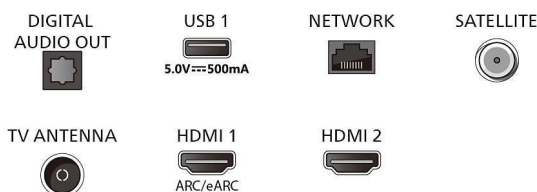

Power

- Mains power: AC 220 - 240 V 50/60 Hz
- Standby power consumption: less than 0.5 W
- Power Saving Features: Auto switch-off timer, Picture mute (for radio), Eco mode, Light sensor

Accessories

- Included accessories: Remote Control, 2 x AAA Batteries, Tabletop stand, Power cord, Quick Use Guide, Legal and safety brochure

Design

- Colours of TV: Matt black bezel
- Stand design: Anthracite grey sticks

Dimensions

- Distance between 2 stands: 813 mm
- Wall-mount compatible: 300 x 300 mm
- TV without stand (W x H x D): 1451 x 847 x 85 mm
- TV with stand (W x H x D): 1451 x 905 x 302 mm
- Package carton (W x H x D): 1600 x 995 x 170 mm
- Weight of TV without stand: 20.5 kg
- Weight of TV with stand: 21.0 kg
- Weight incl. packaging: 26.0 kg

Connections

Side

Bottom

Issue date 2024-05-02

Version: 3.3.1

EAN: 87 18863 04154 3

© 2024 Koninklijke Philips N.V.
All Rights reserved.

Specifications are subject to change without notice.
Trademarks are the property of Koninklijke Philips N.V.
or their respective owners.