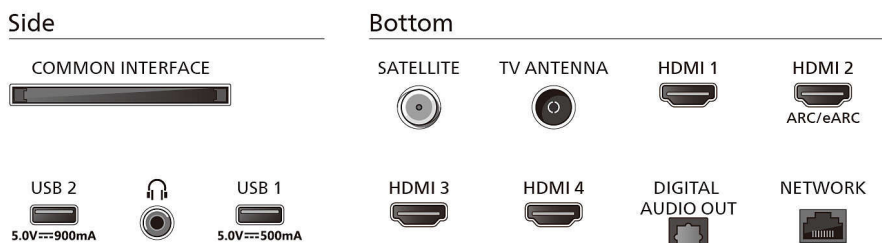

Connectivity

- Number of HDMI connections: 4
- HDMI features: 4K, Audio Return Channel
- EasyLink (HDMI-CEC): Remote control pass-through, System audio control, System standby, One touch play
- Number of USBs: 2
- Wireless connection: Wi-Fi 802.11ac, 2 x 2, Dual band, Bluetooth 5.2
- HDCP 2.3: Yes on all HDMI
- HDMI ARC: Yes on HDMI2
- HDMI 2.1 features: eARC on HDMI 2, eARC/VRR/ ALLM supported
- EasyLink 2.0: HDMI-CEC for Philips TV/SB, External setting via TV UI

Supported HDMI video features

- Gaming: ALLM, HDMI VRR, AMD FreeSync Premium
- HDR: HLG, HDR10, HDR10+ Compatible

EU Energy card

- Energy class for SDR: E
- Energy class for HDR: G
- Off mode power consumption: n.a
- Networked standby mode: 2.0 W
- Panel technology used: LED LCD

Power

- Mains power: AC 220 - 240 V 50/60 Hz
- Standby power consumption: less than 0.3 W
- Power Saving Features: Auto switch-off timer, Picture mute (for radio), Eco mode, Light sensor

Accessories

- Included accessories: Remote Control, 2 x AAA

Batteries, Tabletop stand, Power cord, Quick Use Guide, Legal and safety brochure

Design

- Colours of TV: Anthracite grey bezel
- Stand design: Satin chrome stand

Dimensions

- Distance between 2 stands: 526 mm
- Wall-mount compatible: 300 x 300 mm
- TV without stand (W x H x D): 1451 x 844 x 84 mm
- TV with stand (W x H x D): 1451 x 905 x 313 mm

Connections

Issue date 2024-02-16

Version: 1.1.1

EAN: 87 18863 04171 0

© 2024 Koninklijke Philips N.V.
All Rights reserved.

Specifications are subject to change without notice.
Trademarks are the property of Koninklijke Philips N.V.
or their respective owners.

www.philips.com

- This television contains lead only in certain parts or components where no technology alternatives exist in accordance with existing exemption clauses under the RoHS Directive.
- The TV supports DVB reception for 'Free to air' broadcast. Specific DVB operators may not be supported. An up-to-date list can be found in the FAQ section of the Philips support website. For some operators Conditional Access and subscription are required. Contact your operator for more information.
- Smart TV app availability varies per TV model and country. For more details, please visit: www.philips.com/smarttv.
- Philips TV Remote app and related functionalities vary by TV model, operator and country, as well as smart device model and OS. For more details, please visit: www.philips.com/TVRemoteapp.
- EPG and actual visibility (up to 8 days) is country- and operator-dependent.
- Netflix subscription required. Subject to terms on <https://www.netflix.com>
- Amazon Prime is available in selected languages and countries.
- Amazon, Alexa and all related logos are trademarks of Amazon.com, Inc. or its affiliates. Amazon Alexa is available in selected languages and countries.
- Over-the-top media services button on the remote control will be different in each country. Please refer to the actual product in the box.
- Google Assistant is available in different languages and countries specific to product types.
- Availability and functionality of voice control services varies according to country and language. For the latest information, please contact our customer care.