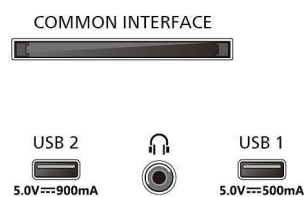

Sound

- Output power (RMS): 50 W
- Speaker configuration: 2 x 10 W mid-high speaker, 30 W subwoofer
- Codec: Dolby Digital, Dolby Atmos®, DTS:X
- Sound Enhancement: Dolby Bass Enhancement, Clear Dialogue, A.I. Sound, A.I. EQ, Dolby Volume Leveller, Night Mode, Sound Personalisation

Connectivity

- Number of HDMI connections: 4
- HDMI features: 4K, Audio Return Channel
- EasyLink (HDMI-CEC): Remote control pass-through, System audio control, System standby, One touch play
- Number of USBs: 2
- Wireless connection: Wi-Fi 802.11ac, 2 x 2, Dual band, Bluetooth 5.2
- HDCP 2.3: Yes on all HDMI
- HDMI ARC: Yes on HDMI2
- HDMI 2.1 features: eARC on HDMI 2, eARC/VRR/ALLM supported
- EasyLink 2.0: HDMI-CEC for Philips TV/SB, External setting via TV UI

Supported HDMI video features

- Gaming: ALLM, HDMI VRR, AMD FreeSync Premium
- HDR: HLG, HDR10, HDR10+ Compatible

EU Energy card

- Energy class for SDR: E
- Energy class for HDR: G
- Off mode power consumption: n.a
- Networked standby mode: less than 0.3 W
- Panel technology used: LED LCD

Accessories

- Included accessories: Remote Control, 2 x AAA Batteries, Tabletop stand, Power cord, Quick Use Guide, Legal and safety brochure

Design

- Colours of TV: Anthracite grey bezel
- Stand design: Anthracite grey stand

Connections

Side