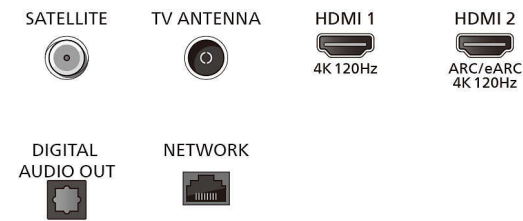

Tuner/Reception/Transmission

- Digital TV: DVB-T/T2/T2-HD/C/S/S2
- TV Programme guide*: 8-day Electronic

Connections

Side

Bottom

4K Ambilight TV

194 cm (77") Ambilight TV P5 AI perfect picture engine, Google TV™, Dolby Vision and Dolby Atmos

77OLED809/12

Specifications

Programme Guide

- Teletext: 1000 page Hypertext

Smart TV Features

- Interactive TV: HbbTV
- Voice assistant*: Google Assistant built in, Works with Alexa, RC with Mic.
- Smart Home experience: Works with Amazon Alexa, Works with Google assistant