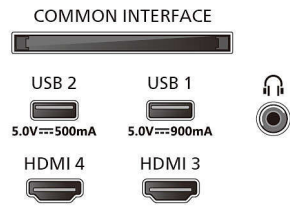

Picture/Display

- Diagonal screen size (inch): 77 inch
- Diagonal screen size (metric): 194 cm

- Panel resolution: 3840 x 2160
- Native refresh rate: 120 Hz
- Picture engine: P5 AI Perfect Picture Engine
- Picture enhancement: Perfect Natural Motion, Micro Dimming Perfect, Dolby Vision, HLG (Hybrid Log Gamma), CalMAN Ready, IMAX enhanced mode, HDR10+ Adaptive, Film-maker mode

Tuner/Reception/Transmission

- Digital TV: DVB-T/T2/T2-HD/C/S/S2
- TV Programme guide*: 8-day Electronic

Connections

Side

Bottom

4K Ambilight TV

194 cm (77") Ambilight TV P5 AI perfect picture engine, Google TV™, Dolby Vision and Dolby Atmos