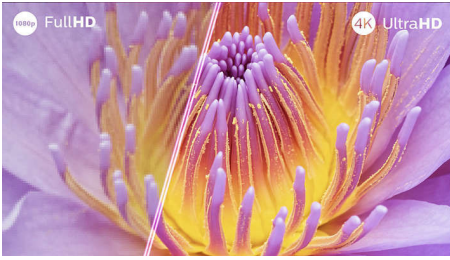

4K Ambilight TV
194 cm (77") Ambilight TV P5 AI perfect picture engine, Google TV™, Dolby Vision and Dolby Atmos

77OLED809/12

Highlights

Ambilight TV

Ambilight TVs are the only TVs with integrated LED lights on the back that react to what you watch, immersing you in a halo of colourful light. It changes everything: your TV seems bigger, and you'll be drawn deeper into your favourite sports, films, music and games.