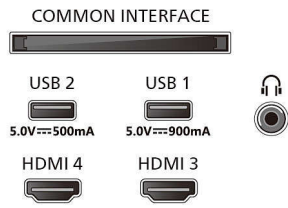

4K Ambilight TV

194 cm (77") Ambilight TV P5 AI perfect picture engine, Google TV™, Dolby Vision and Dolby Atmos

77OLED809/12

Specifications

Ambilight

- Ambilight Features: Wall colour adaptive, Lounge light mode, Game Mode, Ambilight Music, Sunrise Alarm, AmbiSleep, Ambilight FTI Animation, Works with Philips Wireless Home Speakers
- Ambilight Version: 3 sided

Picture/Display

- Diagonal screen size (inch): 77 inch
- Diagonal screen size (metric): 194 cm

- Panel resolution: 3840 x 2160
- Native refresh rate: 120 Hz
- Picture engine: P5 AI Perfect Picture Engine
- Picture enhancement: Perfect Natural Motion, Micro Dimming Perfect, Dolby Vision, HLG (Hybrid Log Gamma), CalMAN Ready, IMAX enhanced mode, HDR10+ Adaptive, Film-maker mode
- Multi-view

Display input resolution

- Resolution-Refresh rate: 576 p - 50 Hz, 640 x 480 - 60 Hz, 720 p - 50 Hz, 60 Hz, 1920 x 1080p -24/25/30/50/ 60/100/120/144Hz, 2560 x 1440 - 60/120/144Hz, 3840 x 2160p - 24/25/30/50/60/100/120/144 Hz

Tuner/Reception/Transmission

- Digital TV: DVB-T/T2/T2-HD/C/S/S2
- TV Programme guide*: 8-day Electronic

Connections

Side