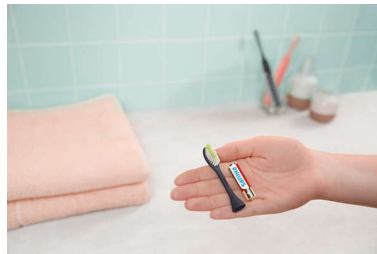

One up your brushing

The new electric One cleans your teeth better for a brighter, whiter smile. Wherever you go, this One goes with you. Its sleek, lightweight design and portable case makes it the perfect brush for you. Which color is your One?

The One that goes with you

The One is made to travel so you can get that clean feeling any place. It's sleek and lightweight and fits neatly into a compact travel case.

Routine made easy

Sometimes, we all need a little guidance. The One buzzes every 30 seconds encouraging you to move on to the next part of your mouth. A longer buzz at 2 minutes lets you know when the job is done.

A color for every style

From Miami to Midnight, Mango to Mint, choose the color to match your style. You can mix and match the brush head with the handle and create your own color combination.

Brush for 90 days