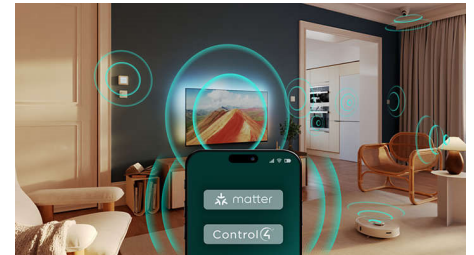

IOT Smart Home experience

Compatible with Matter and Control4.