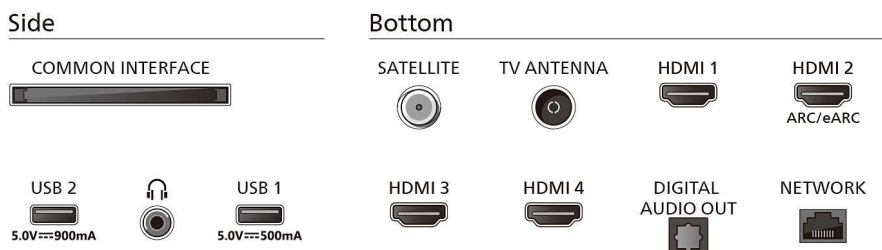

Connectivity

- Number of HDMI connections: 4
- HDMI features: 4K, Audio Return Channel
- EasyLink (HDMI-CEC): Remote control pass-through, System audio control, System standby, One touch play
- Number of USBs: 2
- Wireless connection: Wi-Fi 802.11ac, 2 x 2, Dual band, Bluetooth 5.2
- HDCP 2.3: Yes on all HDMI
- HDMI ARC: Yes on HDMI2
- HDMI 2.1 features: eARC on HDMI 2, eARC/VRR/ ALLM supported
- EasyLink 2.0: HDMI-CEC for Philips TV/SB, External setting via TV UI

Supported HDMI video features

- Gaming: ALLM, HDMI VRR, AMD FreeSync Premium
- HDR: HLG, HDR10, HDR10+ Compatible

EU Energy card

- Energy class for SDR: F
- Energy class for HDR: G
- Off mode power consumption: n.a
- Networked standby mode: 2.0 W
- Panel technology used: LED LCD

Power

- Mains power: AC 220 - 240 V 50/60 Hz
- Standby power consumption: less than 0.3 W
- Power Saving Features: Auto switch-off timer, Picture mute (for radio), Eco mode, Light sensor

Accessories

- Included accessories: Remote Control, 2 x AAA

Batteries, Tabletop stand, Power cord, Quick Use Guide, Legal and safety brochure

Design

- Colours of TV: Anthracite grey bezel
- Stand design: Satin chrome stand

Dimensions

- Distance between 2 stands: 475 mm
- Wall-mount compatible: 200 x 300 mm
- TV without stand (W x H x D): 1230 x 720 x 81 mm
- TV with stand (W x H x D): 1230 x 784 x 287 mm

Connections

Issue date 2024-02-16

Version: 1.1.1

EAN: 87 18863 04170 3

© 2024 Koninklijke Philips N.V.
All Rights reserved.

Specifications are subject to change without notice.
Trademarks are the property of Koninklijke Philips N.V.
or their respective owners.

www.philips.com

- This television contains lead only in certain parts or components where no technology alternatives exist in accordance with existing exemption clauses under the RoHS Directive.
- The TV supports DVB reception for 'Free to air' broadcast. Specific DVB operators may not be supported. An up-to-date list can be found in the FAQ section of the Philips support website. For some operators Conditional Access and subscription are required. Contact your operator for more information.
- Smart TV app availability varies per TV model and country. For more details, please visit: www.philips.com/smarttv.
- Philips TV Remote app and related functionalities vary by TV model, operator and country, as well as smart device model and OS. For more details, please visit: www.philips.com/TVRemoteapp.
- EPG and actual visibility (up to 8 days) is country- and operator-dependent.
- Netflix subscription required. Subject to terms on <https://www.netflix.com>
- Amazon Prime is available in selected languages and countries.
- Amazon, Alexa and all related logos are trademarks of Amazon.com, Inc. or its affiliates. Amazon Alexa is available in selected languages and countries.
- Over-the-top media services button on the remote control will be different in each country. Please refer to the actual product in the box.
- Google Assistant is available in different languages and countries specific to product types.
- Availability and functionality of voice control services varies according to country and language. For the latest information, please contact our customer care.