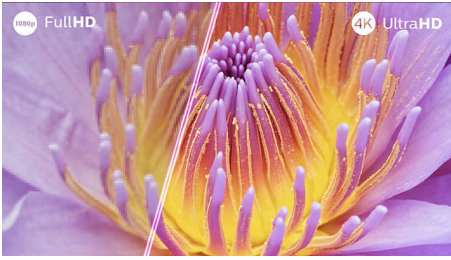

PHILIPS

4K QD MiniLED Ambilight TV

215 cm (85") Ambilight TV P5 Perfect Picture Engine, TITAN OS smart platform, Dolby Vision & Dolby Atmos

Highlights

85PML9009/12

Ambilight TV

Ambilight TVs are the only TVs with integrated LED lights on the back that react to what you watch, immersing you in a halo of colourful light. It changes everything: your TV seems bigger and you'll be drawn deeper into your favourite sports, films, music and games.