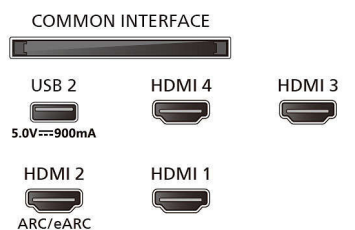

Connections

Side