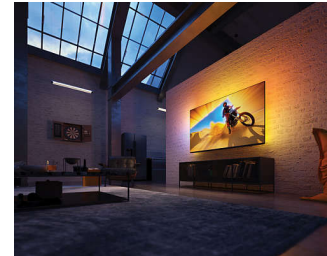

Sustainable materials

The Xtra's metal stand looks sleek, and you can use Ambilight as instant mood lighting when the screen is off. The TV remote is made from recycled plastic, our packaging uses FSC-certified recycled cardboard and the inserts are printed on recycled paper.