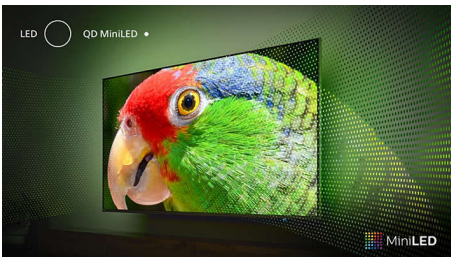

Quantum Dot Mini-LED

Bolder colours. Crisper whites. Deeper blacks. The Xtra's Quantum Dot Mini-LED technology gives you bright, detailed picture with pin-sharp contrast. You'll see more colours than ever before, and this Ambilight TV is compatible with all major HDR formats, so you get more detail in dark and bright areas too.