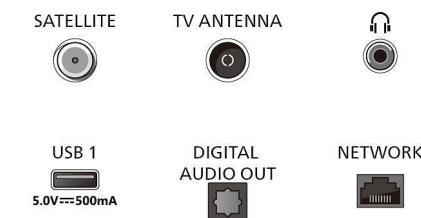

Bottom

Issue date 2024-10-15

Version: 9.9.1

EAN: 87 18863 04180 2

© 2024 Koninklijke Philips N.V.
All Rights reserved.

Specifications are subject to change without notice.
Trademarks are the property of Koninklijke Philips N.V.
or their respective owners.

www.philips.com