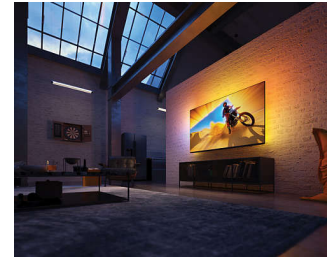

Sustainable materials

The Xtra's metal stand looks sleek, and you can use Ambilight as instant mood lighting when the screen is off. The TV remote is made from recycled plastic, our packaging uses FSC-certified recycled cardboard and the inserts are printed on recycled paper.