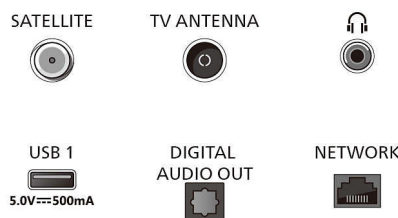

Bottom

Issue date 2024-05-02

Version: 4.4.1

EAN: 87 18863 04177 2

© 2024 Koninklijke Philips N.V.
All Rights reserved.

Specifications are subject to change without notice.
Trademarks are the property of Koninklijke Philips N.V.
or their respective owners.

www.philips.com