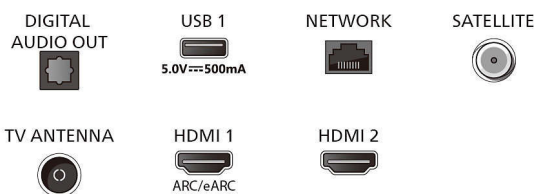

Power

- Mains power: AC 220 - 240 V 50/60 Hz
- Standby power consumption: less than 0.5 W
- Power Saving Features: Auto switch-off timer, Picture mute (for radio), Eco mode, Light sensor

Accessories

- Included accessories: Remote Control, 2 x AAA Batteries, Tabletop stand, Power cord, Quick Use Guide, Legal and safety brochure

Design

- Colours of TV: Matt black bezel
- Stand design: Anthracite grey sticks

Dimensions

- Distance between 2 stands: 813 mm
- Wall-mount compatible: 300 x 300 mm
- TV without stand (W x H x D): 1451 x 847 x 85 mm
- TV with stand (W x H x D): 1451 x 905 x 302 mm
- Package carton (W x H x D): 1600 x 995 x 170 mm
- Weight of TV without stand: 20.5 kg
- Weight of TV with stand: 21.0 kg
- Weight incl. packaging: 26.0 kg

Connections

Side

Bottom

Issue date 2024-05-02

Version: 3.3.1

EAN: 87 18863 04154 3

© 2024 Koninklijke Philips N.V.
All Rights reserved.

Specifications are subject to change without notice.
Trademarks are the property of Koninklijke Philips N.V.
or their respective owners.