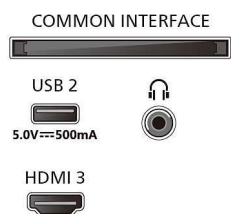

Power

- Mains power: AC 220 - 240 V 50/60 Hz
- Standby power consumption: less than 0.5 W
- Power Saving Features: Auto switch-off timer, Picture mute (for radio), Eco mode, Light sensor

Accessories

- Included accessories: Remote Control, 2 x AAA Batteries, Tabletop stand, Power cord, Quick Use Guide, Legal and safety brochure

Design

- Colours of TV: Matt black bezel
- Stand design: Anthracite grey sticks

Dimensions

- Distance between 2 stands: 813 mm
- Wall-mount compatible: 300 x 300 mm
- TV without stand (W x H x D): 1451 x 847 x 85 mm
- TV with stand (W x H x D): 1451 x 905 x 302 mm
- Package carton (W x H x D): 1600 x 995 x 170 mm
- Weight of TV without stand: 20.5 kg
- Weight of TV with stand: 21.0 kg
- Weight incl. packaging: 26.0 kg

Connections

Side

Bottom

Issue date 2024-05-02

Version: 3.3.1

EAN: 87 18863 04154 3

© 2024 Koninklijke Philips N.V.
All Rights reserved.

Specifications are subject to change without notice.
Trademarks are the property of Koninklijke Philips N.V.
or their respective owners.