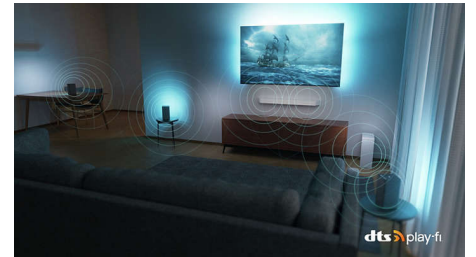

DTS Play-Fi compatible

You get great, clear TV sound straight out of the box. If you want more, Philips Wireless Home System with DTS Play-Fi lets you connect to compatible soundbars and wireless speakers around your home in seconds. You can even create a home-cinema surround-sound system using your TV as a central speaker.