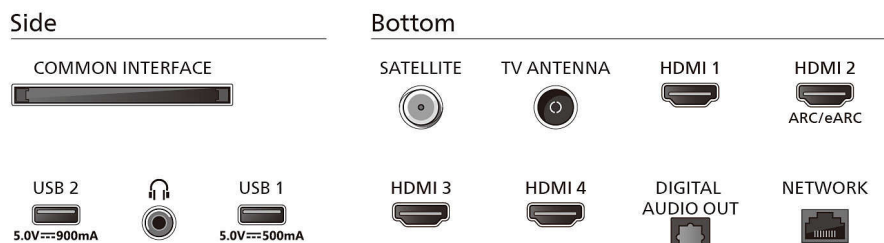

Supported HDMI video features

- Gaming: ALLM, HDMI VRR, AMD FreeSync Premium
- HDR: HLG, HDR10, HDR10+ Compatible

EU Energy card

- EPREL registration numbers: 1884083
- Energy class for SDR: E
- On mode power demand for SDR: 91 kWh/1000h
- Energy class for HDR: G
- On mode power demand for HDR: 268 kWh/1000h
- Off mode power consumption: n.a
- Networked standby mode: 2.0 W
- Panel technology used: LED LCD

Power

- Mains power: AC 220 - 240 V 50/60 Hz
- Standby power consumption: less than 0.5 W
- Power Saving Features: Auto switch-off timer,

Picture mute (for radio), Eco mode, Light sensor

Accessories

- Included accessories: Remote Control, 2 x AAA Batteries, Tabletop stand, Power cord, Quick Use Guide, Legal and safety brochure

Design

- Colours of TV: Anthracite grey bezel
- Stand design: Anthracite grey stand

Dimensions

- Distance between 2 stands: 807 mm
- Wall-mount compatible: 300 x 300 mm
- TV without stand (W x H x D): 1671 x 970 x 84 mm
- TV with stand (W x H x D): 1671 x 1033 x 341 mm
- Package carton (W x H x D): 1879 x 1106 x 190 mm
- Weight of TV without stand: 32.0 kg
- Weight of TV with stand: 32.7 kg
- Weight incl. packaging: 40.8 kg

Connections

Issue date 2024-07-23

Version: 5.5.1

EAN: 87 18863 04165 9

© 2024 Koninklijke Philips N.V.
All Rights reserved.

Specifications are subject to change without notice. Trademarks are the property of Koninklijke Philips N.V. or their respective owners.

www.philips.com

* This television contains lead only in certain parts or components where no technology alternatives exist in accordance with existing exemption clauses under the RoHS Directive.

* The TV supports DVB reception for 'Free to air' broadcast. Specific DVB operators may not be supported. An up-to-date list can be found in the FAQ section of the Philips support website. For some operators Conditional Access and subscription are required. Contact your operator for more information.

* Smart TV app availability varies by TV model and country. For more details, please visit: www.philips.com/smarttv.

* Philips TV Remote app and related functionalities vary by TV model, operator and country, as well as smart device model and OS. For more details, please visit: www.philips.com/TVRemoteapp.

* EPG and actual visibility (up to 8 days) is country- and operator-dependent.

* Netflix subscription required. Subject to terms on <https://www.netflix.com>

* Amazon Prime is available in selected languages and countries.

* Amazon, Alexa and all related logos are trademarks of Amazon.com, Inc. or its affiliates. Amazon Alexa is available in selected languages and countries.

* Over-the-top media services button on the remote control will be different in each country. Please refer to the actual product in the box.

* Google Assistant is available in different languages and countries specific to product types.

* Availability and functionality of voice-control services varies according to country and language.

* HBO Max app service will be available by August 2024.

* Matter/Control4: this feature will become available in 2024 via a software update.