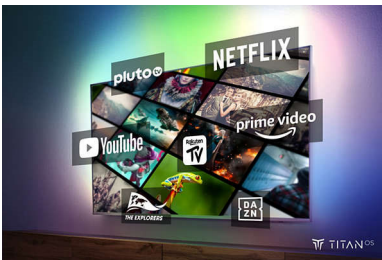

TITAN OS smart platform

It's quick and easy to find what you love with our TITAN OS smart TV platform. Enjoying a series? You can continue watching straight from the home screen. If you're looking for

something new, you can browse categories like action or drama and see suggestions from the top streaming services, all in one place.