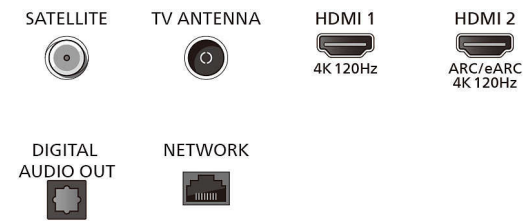

Tuner/Reception/Transmission

- Digital TV: DVB-T/T2/T2-HD/C/S/S2
- TV Programme guide*: 8-day Electronic

Connections

Side

Bottom

4K Ambilight TV

164 cm (65") Ambilight TV P5 AI perfect picture engine, Google TV™, Dolby Vision and Dolby Atmos

65OLED809/12

Specifications

Programme Guide

- Teletext: 1000 page Hypertext

Smart TV Features

- Interactive TV: HbbTV
- Voice assistant*: Google Assistant built in, Works with Alexa, RC with Mic.
- Smart Home experience: Works with Google assistant, Works with Amazon Alexa