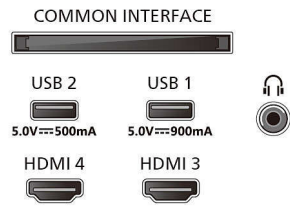

4K Ambilight TV

164 cm (65") Ambilight TV P5 AI perfect picture engine, Google TV™, Dolby Vision and Dolby Atmos

65OLED809/12

Specifications

Ambilight

- Ambilight Features: Wall colour adaptive, Lounge light mode, Game Mode, Ambilight Music, Sunrise Alarm, AmbiSleep, Ambilight FTI Animation, Works with Philips Wireless Home Speakers
- Ambilight Version: 3 sided

Picture/Display

- Diagonal screen size (inch): 65 inch
- Diagonal screen size (metric): 164 cm

- Display: 4K Ultra HD OLED
- Native refresh rate: 120 Hz
- Picture engine: P5 AI Perfect Picture Engine
- Picture enhancement: Perfect Natural Motion, Micro Dimming Perfect, Dolby Vision, HLG (Hybrid Log Gamma), CalMAN Ready, IMAX enhanced mode, HDR10+ Adaptive, Film-maker mode

Display input resolution

- Resolution-Refresh rate: 576 p - 50 Hz, 640 x 480 - 60 Hz, 720 p - 50 Hz, 60 Hz, 1920 x 1080p -24/25/30/50/ 60/100/120/144Hz, 2560 x 1440 - 60/120/144Hz, 3840x2160p - 24/25/30/50/60/100/120/144Hz

Tuner/Reception/Transmission

- Digital TV: DVB-T/T2/T2-HD/C/S/S2
- TV Programme guide*: 8-day Electronic

Connections

Side