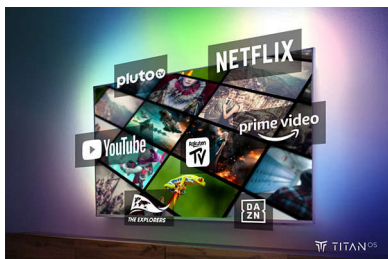

## Ambilight TV

Ambilight TVs are the only TVs with integrated LED lights on the back that react to what you watch, immersing you in a halo of colourful light. It changes everything: your TV seems bigger, and you'll be drawn deeper into your favourite sports, films, music and games.

## TITAN OS smart platform

It's quick and easy to find what you love with our TITAN OS smart TV platform. Enjoying a series? You can continue watching straight

from the home screen. If you're looking for something new, you can browse categories like action or drama and see suggestions from the top streaming services, all in one place.