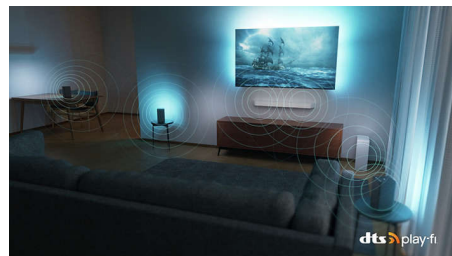

DTS Play-Fi compatible

You get great, clear TV sound straight out of the box. If you want more, Philips Wireless Home System with DTS Play-Fi lets you connect to compatible soundbars and wireless speakers around your home in seconds. You can even create a home-cinema surround-sound system using your TV as a central speaker.