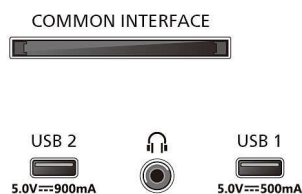

Supported HDMI video features

- Gaming: ALLM, HDMI VRR, AMD FreeSync Premium
- HDR: HLG, HDR10, HDR10+ Compatible

EU Energy card

- EPREL registration numbers: 1883941
- Energy class for SDR: F
- On mode power demand for SDR: 65 kWh/1000h
- Energy class for HDR: G
- On mode power demand for HDR: 164 kWh/1000h
- Off mode power consumption: n.a
- Networked standby mode: 2.0 W
- Panel technology used: LED LCD

Power

- Mains power: AC 220 - 240 V 50/60 Hz
- Standby power consumption: less than 0.5 W
- Power Saving Features: Auto switch-off timer,

Picture mute (for radio), Eco mode, Light sensor

Accessories

- Included accessories: Remote Control, 2 x AAA Batteries, Tabletop stand, Power cord, Quick Use Guide, Legal and safety brochure

Design

- Colours of TV: Anthracite grey bezel
- Stand design: Satin chrome stand

Dimensions

- Distance between 2 stands: 475 mm
- Wall-mount compatible: 200 x 300 mm
- TV without stand (W x H x D): 1116 x 656 x 81 mm
- TV with stand (W x H x D): 1116 x 715 x 287 mm
- Package carton (W x H x D): 1240 x 805 x 174 mm
- Weight of TV without stand: 13.4 kg
- Weight of TV with stand: 15.9 kg
- Weight incl. packaging: 22.0 kg

Connections

Side