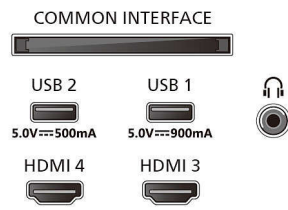

4K Ambilight TV

139 cm (55") Ambilight TV P5 AI perfect picture engine, Google TV™, Dolby Vision and Dolby Atmos

55OLED889/12

Specifications

Ambilight

- Ambilight Features: Wall colour adaptive, Lounge light mode, Game Mode, Ambilight Music, Sunrise Alarm, AmbiSleep, Ambilight FTI Animation, Works with Philips Wireless Home Speakers
- Ambilight Version: 3 sided

Picture/Display

- Diagonal screen size (inch): 55 inch
- Diagonal screen size (metric): 139 cm

- Display: 4K Ultra HD OLED
- Panel resolution: 3840 x 2160
- Native refresh rate: 120 Hz
- Picture engine: P5 AI Perfect Picture Engine
- Picture enhancement: Perfect Natural Motion, Micro Dimming Perfect, Dolby Vision, HLG (Hybrid Log Gamma), CalMAN Ready, IMAX enhanced mode, HDR10+ Adaptive, Film-maker mode

Display input resolution

- Resolution-Refresh rate: 576 p - 50 Hz, 640 x 480 - 60 Hz, 720 p - 50 Hz, 60 Hz, 1920 x 1080p -24/25/30/50/ 60/100/120/144Hz, 2560 x 1440 - 60/120/144Hz, 3840x2160p - 24/25/30/50/60/100/120/144Hz

Tuner/Reception/Transmission

- Digital TV: DVB-T/T2/T2-HD/C/S/S2
- TV Programme guide*: 8-day Electronic

Connections

Side