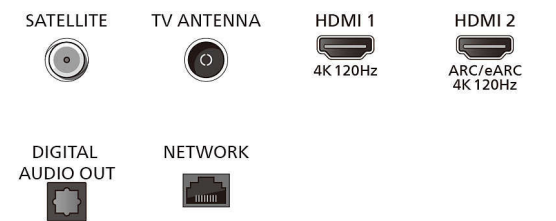

Tuner/Reception/Transmission

- Digital TV: DVB-T/T2/T2-HD/C/S/S2
- TV Programme guide*: 8-day Electronic

Connections

Side

Bottom

Specifications

Programme Guide

- Teletext: 1000 page Hypertext