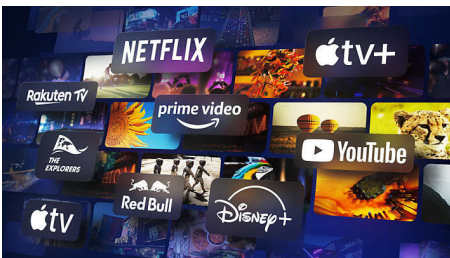

Google TV™

What do you want to watch? Google TV brings together films, shows and more from across your apps and subscriptions, and organises them just for you. You'll get suggestions based on what you like, and you can even use the

Google TV app on your phone to curate your watchlist on the go.

OLED Ambilight TV

The lifelike picture of your 4K (UHD) OLED Ambilight TV always looks incredible, even if viewed at an angle. Blacks are always black, not grey, and you'll see every detail in shadows or bright areas. All major HDR formats are supported — you'll feel the full power of every scene.