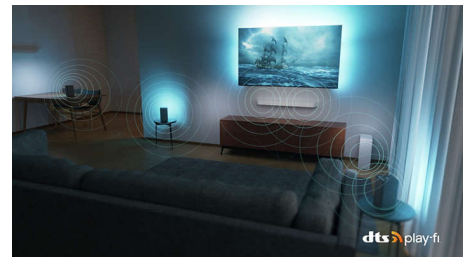

DTS Play-Fi compatible

You get great, clear TV sound straight out of the box. If you want more, Philips Wireless Home System with DTS Play-Fi lets you connect to compatible soundbars and wireless speakers around your home in seconds. You can even create a home-cinema surround-sound system using your TV as a central speaker.

Home sound made easy

Great TV sound. And easy to add soundbars or speakers.

AMBILIGHT tv

TITAN OS

Dolby Vision-Atmos

AMD FreeSync Premium

amazon alexa built-in