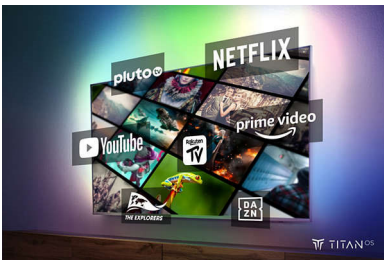

Highlights

Ambilight TV

Ambilight TVs are the only TVs with integrated LED lights on the back that react to what you watch, immersing you in a halo of colourful light. It changes everything: your TV seems bigger, and you'll be drawn deeper into your favourite sports, films, music and games.

TITAN OS smart platform

It's quick and easy to find what you love with our TITAN OS smart TV platform. Enjoying a series? You can continue watching straight from the home screen. If you're looking for

something new, you can browse categories like action or drama and see suggestions from the top streaming services, all in one place.