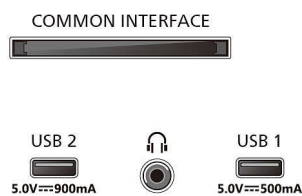

Power

- Mains power: AC 220 - 240 V 50/60 Hz

- Standby power consumption: less than 0.3 W
- Power Saving Features: Auto switch-off timer, Picture mute (for radio), Eco mode, Light sensor

Accessories

- Included accessories: Remote Control, 2 x AAA Batteries, Tabletop stand, Power cord, Quick Use Guide, Legal and safety brochure

Design

- Colours of TV: Anthracite grey bezel
- Stand design: Anthracite grey stand

Dimensions

- Distance between 2 stands: 375 mm
- Wall-mount compatible: 100 x 200 mm
- TV without stand (W x H x D): 963 x 567 x 77 mm
- TV with stand (W x H x D): 963 x 630 x 237 mm

Connections

Side

Bottom

Issue date 2024-02-16

Version: 1.1.1

EAN: 87 18863 04161 1

© 2024 Koninklijke Philips N.V.
All Rights reserved.

Specifications are subject to change without notice.
Trademarks are the property of Koninklijke Philips N.V.
or their respective owners.