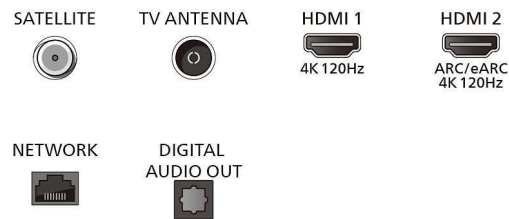

Tuner/Reception/Transmission

- Digital TV: DVB-T/T2/T2-HD/C/S/S2
- TV Programme guide*: 8-day Electronic

Connections

Side

Bottom

Specifications

- Programme Guide
- Signal strength indication
- Teletext: 1000 page Hypertext
- HEVC support