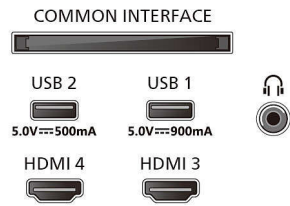

4K Ambilight TV

106 cm (42") Ambilight TV P5 AI perfect picture engine, Google TV™, Dolby Vision and Dolby Atmos

42OLED809/12

Specifications

Ambilight

- Ambilight Features: Wall colour adaptive, Lounge light mode, Game Mode, Ambilight Music, Sunrise Alarm, AmbiSleep, Ambilight FTI Animation, Works with Philips Wireless Home Speakers
- Ambilight Version: 3 sided

Picture/Display

- Diagonal screen size (inch): 42 inch
- Diagonal screen size (metric): 106 cm

- Display: 4K Ultra HD OLED
- Panel resolution: 3840 x 2160
- Native refresh rate: 120 Hz
- Picture engine: P5 AI Perfect Picture Engine
- Picture enhancement: Perfect Natural Motion, Micro Dimming Perfect, Dolby Vision, HLG (Hybrid Log Gamma), CalMAN Ready, IMAX enhanced mode, HDR10+ Adaptive, Film-maker mode

Display input resolution

- Resolution-Refresh rate: 576 p - 50 Hz, 640 x 480 - 60 Hz, 720 p - 50 Hz, 60 Hz, 1920 x 1080p -24/25/30/50/ 60/100/120/144Hz, 2560 x 1440 - 60/120/144Hz, 3840x2160p - 24/25/30/50/60/100/120/144Hz

Tuner/Reception/Transmission

- Digital TV: DVB-T/T2/T2-HD/C/S/S2
- TV Programme guide*: 8-day Electronic

Connections

Side