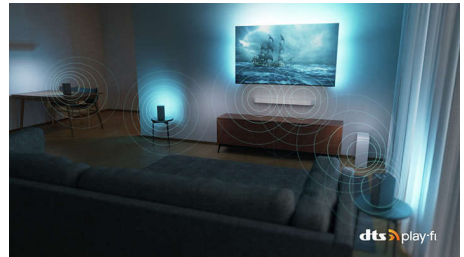

DTS Play-Fi compatible

You get great, clear TV sound straight out of the box. If you want more, Philips Wireless Home System with DTS Play-Fi lets you connect to compatible soundbars and wireless speakers around your home in seconds. You can even create a home-cinema surround-sound system using your TV as a central speaker.

Home sound made easy

Great TV sound. And easy to add soundbars or speakers.