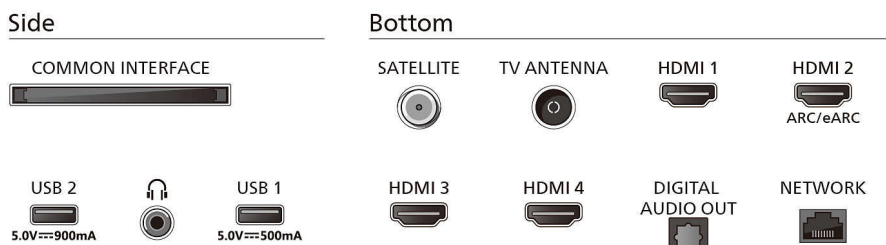

Connectivity

- Number of HDMI connections: 4
- HDMI features: 4K, Audio Return Channel
- EasyLink (HDMI-CEC): Remote control pass-through, System audio control, System standby, One touch play
- Number of USBs: 2
- Wireless connection: Wi-Fi 802.11ac, 2 x 2, Dual band, Bluetooth 5.2
- HDCP 2.3: Yes on all HDMI
- HDMI ARC: Yes on HDMI2
- HDMI 2.1 features: eARC on HDMI 2, eARC/VRR/ ALLM supported
- EasyLink 2.0: HDMI-CEC for Philips TV/SB, External setting via TV UI

Supported HDMI video features

- Gaming: ALLM, HDMI VRR, AMD FreeSync Premium
- HDR: HLG, HDR10, HDR10+ Compatible

EU Energy card

- Energy class for SDR: F
- Energy class for HDR: G
- Off mode power consumption: n.a
- Networked standby mode: 2.0 W
- Panel technology used: LED LCD

Power

- Mains power: AC 220 - 240 V 50/60 Hz
- Standby power consumption: less than 0.3 W
- Power Saving Features: Auto switch-off timer, Picture mute (for radio), Eco mode, Light sensor

Accessories

- Included accessories: Remote Control, 2 x AAA

Batteries, Tabletop stand, Power cord, Quick Use Guide, Legal and safety brochure

Design

- Colours of TV: Anthracite grey bezel
- Stand design: Satin chrome stand

Dimensions

- Distance between 2 stands: 475 mm
- Wall-mount compatible: 200 x 300 mm

Connections

Issue date 2024-02-16

Version: 1.1.1

EAN: 87 18863 04169 7

© 2024 Koninklijke Philips N.V.
All Rights reserved.

Specifications are subject to change without notice. Trademarks are the property of Koninklijke Philips N.V. or their respective owners.

www.philips.com

- This television contains lead only in certain parts or components where no technology alternatives exist in accordance with existing exemption clauses under the RoHS Directive.
- The TV supports DVB reception for 'Free to air' broadcast. Specific DVB operators may not be supported. An up-to-date list can be found in the FAQ section of the Philips support website. For some operators Conditional Access and subscription are required. Contact your operator for more information.
- Smart TV app availability varies by TV model and country. For more details, please visit: www.philips.com/smarttv.
- Philips TV Remote app and related functionalities vary by TV model, operator and country, as well as smart device model and OS. For more details, please visit: www.philips.com/TVRemoteapp.
- EPG and actual visibility (up to 8 days) is country- and operator-dependent.
- Netflix subscription required. Subject to terms on <https://www.netflix.com>
- Amazon Prime is available in selected languages and countries.
- Amazon, Alexa and all related logos are trademarks of Amazon.com, Inc. or its affiliates. Amazon Alexa is available in selected languages and countries.
- Over-the-top media services button on the remote control will be different in each country. Please refer to the actual product in the box.
- Google Assistant is available in different languages and countries specific to product types.
- Availability and functionality of voice control services varies according to country and language. For the latest information, please contact our customer care.