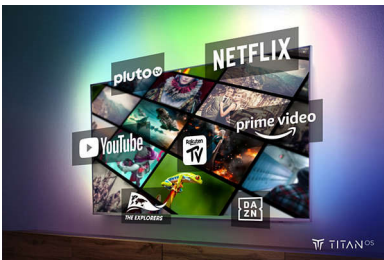

Ready for the content you love.

- Cinematic vision and sound. Dolby Vision and Dolby Atmos.
- Ultra-sharp picture. Vibrant viewing.
- Game on! 120 Hz, ultra-low input lag, VRR, FreeSync.

Right at home with you

The One. The 4K LED Ambilight TV that has it all.

- The One with immersive Ambilight.
- The One with looks to thrill. Philips P5 picture engine.
- The One with TITAN OS.

PHILIPS

Highlights

Ambilight TV

Ambilight TVs are the only TVs with integrated LED lights on the back that react to what you watch, immersing you in a halo of colourful light. It changes everything: your TV seems bigger, and you'll be drawn deeper into your favourite sports, films, music and games.

TITAN OS smart platform

It's quick and easy to find what you love with our TITAN OS smart TV platform. Enjoying a series? You can continue watching straight from the home screen. If you're looking for

something new, you can browse categories like action or drama and see suggestions from the top streaming services, all in one place.