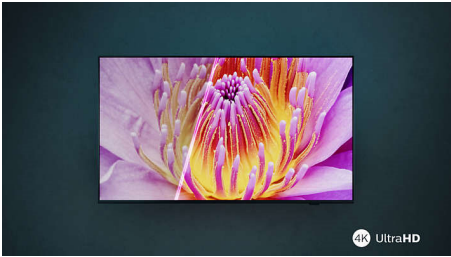

Highlights

Ultra-sharp picture

Love everything you watch on this 4K (UHD) LED TV. Philips Pixel Precise Ultra HD engine optimises picture quality to deliver ultra-sharp images, rich colours and smooth motion. You get the best possible viewing experience every time.