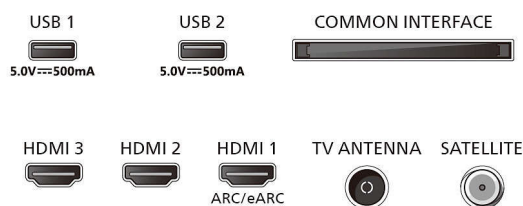

Sound

- Output power (RMS): 20 W
- Speaker configuration: 2 x 10 W full-range speakers
- Codec: Dolby Digital, Dolby Atmos®, DTS:X
- Sound Enhancement: Dolby Bass Enhancement,

Clear Dialogue, A.I. Sound, A.I. EQ, Dolby Volume Leveller, Night Mode

Connectivity

- Number of HDMI connections: 3
- HDMI features: 4K, Audio Return Channel
- EasyLink (HDMI-CEC): Remote control pass-through, System audio control, System standby, One touch play
- Number of USBs: 2
- Wireless connection: Wi-Fi 802.11n, 2 x 2, Single band
- HDCP 2.3: Yes on all HDMI
- HDMI ARC: Yes on HDMI1
- HDMI 2.1 features: eARC on HDMI 1, eARC/VRR/ALLM supported
- EasyLink 2.0: HDMI-CEC for Philips TV/SB, External setting via TV UI

Supported HDMI video features

- Gaming: ALLM, HDMI VRR
- HDR: HLG, HDR10, HDR10+ Compatible

EU Energy card

- Energy class for SDR: G
- Energy class for HDR: G
- Off mode power consumption: n.a
- Networked standby mode: less than 0.3 W
- Panel technology used: LED LCD

Accessories

- Included accessories: Remote Control, 2 x AAA Batteries, Tabletop stand, Power cord, Quick Use Guide, Legal and safety brochure

Design

- Colours of TV: Anthracite grey bezel
- Stand design: Black sticks

Dimensions

- Distance between 2 stands: 754 mm
- Wall-mount compatible: 100 x 200 mm

Connections

Side

Rear

Issue date 2024-03-24

Version: 1.1.1

EAN: 87 18863 04094 2

© 2024 Koninklijke Philips N.V.
All Rights reserved.

Specifications are subject to change without notice.
Trademarks are the property of Koninklijke Philips N.V.
or their respective owners.

www.philips.com

- This television contains lead only in certain parts or components where no technology alternatives exist in accordance with existing exemption clauses under the RoHS Directive.
- The TV supports DVB reception for 'Free to air' broadcast. Specific DVB operators may not be supported. An up-to-date list can be found in the FAQ section of the Philips support website. For some operators Conditional Access and subscription are required. Contact your operator for more information.
- Smart TV app availability varies by TV model and country. For more details, please visit: www.philips.com/smarttv.
- Philips TV Remote app and related functionalities vary by TV model, operator and country, as well as smart device model and OS. For more details, please visit: www.philips.com/TVRemoteapp.
- EPG and actual visibility (up to 8 days) is country- and operator-dependent.
- Netflix subscription required. Subject to terms on <https://www.netflix.com>
- Amazon Prime is available in selected languages and countries.
- Amazon, Alexa and all related logos are trademarks of Amazon.com, Inc. or its affiliates. Amazon Alexa is available in selected languages and countries.
- Over-the-top media services button on the remote control will be different in each country. Please refer to the actual product in the box.
- Google Assistant is available in different languages and countries specific to product types.
- Availability and functionality of voice control services varies according to country and language.