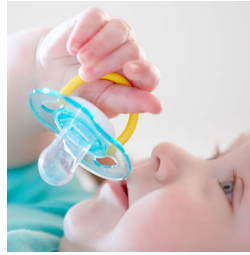

## Orthodontic nipple

Our collapsible silicone nipple has a symmetrical shape that respects your baby's palate, teeth and gums as he or she grows.

## Security handle

Our security handle lets you easily remove your baby's pacifier at any time. Even little hands can grab it!