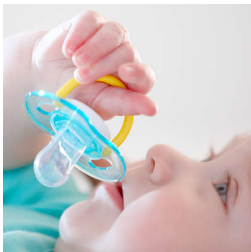

Easy to clean

- Easy to sterilize for extra hygiene

Quality assured

- Made at our award-winning site in the UK

Comfortable soft silicone nipple

- Designed for natural oral development

Safety & Hygiene

- Security handle for easy removal
- Snap-on cap helps keep your baby's pacifier clean

Highlights

Specifications

Orthodontic nipple

Our collapsible silicone nipple has a symmetrical shape that respects your baby's palate, teeth and gums as he or she grows.

Snap-on cap for hygiene

When the pacifier isn't in use, simply snap on the cap before storing to keep the nipple safe and clean.

Hygiene

Can be sterilized
Dishwasher safe
Easy to clean

Safety

BPA-free
Safety ring handle

What is included

Classic pacifier: 2 pcs

Made in the UK

You can be sure that your little one's comfort is in good hands. This pacifier was made at our award-winning site in the UK.*

Easy to sterilize

Keeping your little one's Soothies and pacifiers clean is easy. Simply put them in your sterilizer or submerge in boiling water.

Security handle

Our security handle lets you easily remove your baby's pacifier at any time. Even little hands can grab it!