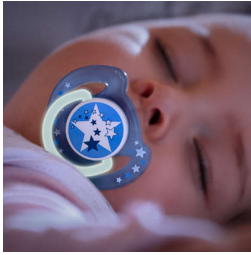

Convenient soothing at bedtime

Unique glow in the dark handle

Comfort your baby at bedtime with the Philips Avent Classic Night Time pacifier: our glow in the dark handle makes it easier to find at night. As they sleep, our orthodontic collapsible nipple respects your baby's natural oral development.

Comfortable silicone nipple

- Designed for natural oral development
- 9 out of 10 babies accept our pacifiers*

Glow in the dark handle*

- Find glowing handle more easily at bedtime

Highlights

Glow in the dark handle

We know that getting your little one back to sleep is important. Our unique glow in the dark handle helps you find this pacifier without having to switch on the lights.*

Nipple acceptance

Babies know what they like! We asked moms how their little ones respond to Philips Avent nipples and 9 out of 10 babies accept our pacifiers.*

Security handle

Our security handle lets you easily remove your baby's pacifier at any time. Even little hands can grab it!

Snap-on cap for hygiene

When the pacifier isn't in use, simply snap on the cap before storing to keep the nipple safe and clean.