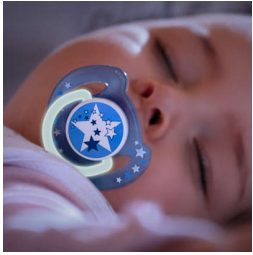

SCF176/68

Convenient soothing at bedtime

Unique glow in the dark handle

Comfort your baby at bedtime with the Philips Avent Classic Night Time pacifier: our glow in the dark handle makes it easier to find at night. As they sleep, our orthodontic collapsible nipple respects your baby's natural oral development.

Comfortable silicone nipple

- Designed for natural oral development
- 9 out of 10 babies accept our pacifiers*

Glow in the dark handle*

- Find glowing handle more easily at bedtime

Highlights

Glow in the dark handle

We know that getting your little one back to sleep is important. Our unique glow in the dark handle helps you find this pacifier without having to switch on the lights.*

Nipple acceptance

Babies know what they like! We asked moms how their little ones respond to Philips Avent nipples and 9 out of 10 babies accept our pacifiers.*

Security handle

Our security handle lets you easily remove your baby's pacifier at any time. Even little hands can grab it!

Snap-on cap for hygiene

When the pacifier isn't in use, simply snap on the cap before storing to keep the nipple safe and clean.