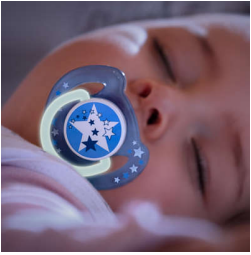

SCF176/24

Convenient soothing at bedtime

Unique glow in the dark handle

Comfort your baby at bedtime with the Philips Avent Classic Night Time pacifier: our glow in the dark handle makes it easier to find at night. As they sleep, our orthodontic collapsible nipple respects your baby's natural oral development.

Comfortable silicone nipple

- Designed for natural oral development

Glow in the dark handle*

- Find glowing handle more easily at bedtime

Highlights

Specifications

Glow in the dark handle

We know that getting your little one back to sleep is important. Our unique glow in the dark handle helps you find this pacifier without having to switch on the lights.*

Orthodontic nipple

Our collapsible silicone nipple has a symmetrical shape that respects your baby's palate, teeth and gums as he or she grows.

Made in the UK

You can be sure that your little one's comfort is in good hands. This pacifier was made at our award-winning site in the UK.*

Security handle

Our security handle lets you easily remove your baby's pacifier at any time. Even little hands can grab it!

Snap-on cap for hygiene

When the pacifier isn't in use, simply snap on the cap before storing to keep the nipple safe and clean.