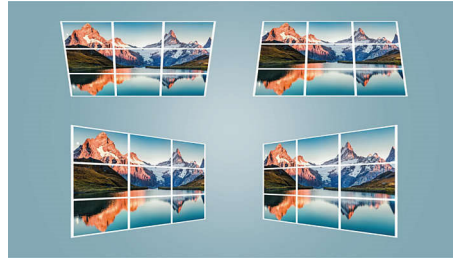

Built-in Hi-Fi stereo speakers

Enjoy the built-in Hi-Fi 2x3 watts stereo speakers with equalizer and surround sound.

Easy to use Media Player

Your multimedia essentials, now at your fingertips. Watch videos, groove to your favorite tunes, or relive your holiday memories - all accessible from your USB sticks, hard drives, or even MicroSD cards.

Time to customize your projection

The keystone correction combined with focus technology and image tuning allow you to fine-tune images to your needs.

USB, HDMI and more

Connect all your favorite devices via HDMI (like smartphone, tablet, laptop, gaming console), and play all your videos, pictures, and audio files from a USB thanks to the built-in multimedia player. Access to unlimited content by connecting to any smart gaming consoles or TV boxes like Fire Stick or Apple TV (dongles can be connected to the HDMI and USB port for power). There is also a 2x HDMI, USB, AV in, and Jack 3.5 to connect external speakers.