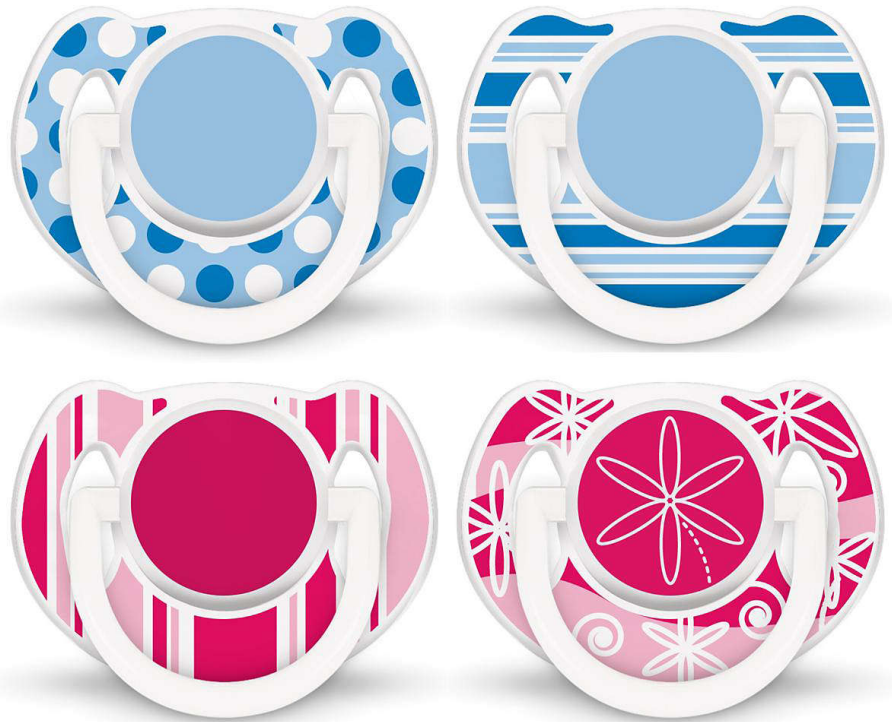

PHILIPS

AVENT

Classic pacifier

For essential comfort

6-18m

Orthodontic & BPA-Free

2-pack

SCF197/01

Designed for your baby's everyday comfort needs

Pacifier with bright, colorful designs

Help meet your little one's essential soothing needs around the clock with the Philips Avent Classic pacifier. Available in a range of colors, our orthodontic collapsible nipple respects your baby's natural oral development.

Easy to clean

- Easy to sterilize for extra hygiene

Quality assured

- Made at our award-winning site in the UK

Comfortable soft silicone nipple

- Designed for natural oral development

Safety & Hygiene

- Security handle for easy removal
- Snap-on cap helps keep your baby's pacifier clean