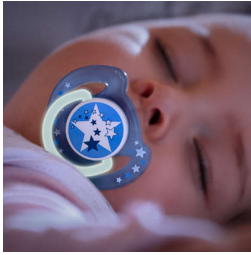

Highlights

Glow in the dark handle

We know that getting your little one back to sleep is important. Our unique glow in the dark handle helps you find this pacifier without having to switch on the lights.*