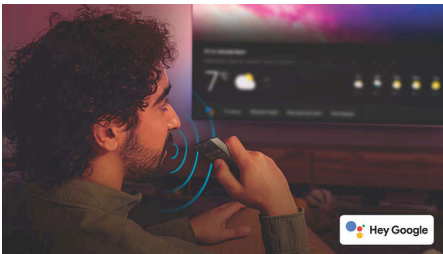

4K LED TV. Super-sharp for all you love.

- Ultra-sharp picture. Vibrant viewing.
- Cinematic vision and sound. Dolby Vision and Dolby Atmos.

Highlights

Google TV™

What do you want to watch? Google TV brings together movies, shows and more from across your apps and subscriptions and organises them just for you. You'll get suggestions based on what you like, and you can even use the Google TV app on your phone to curate your watchlist on the go.

Google Assistant

Control your Philips Google TV with your voice. Want to play a game, watch Netflix, or find content and apps in the Google Play store? Just

tell your Google TV. You can even command all Google Assistant-compatible smart home devices, like dimming the lights and setting the thermostat on movie night. Without leaving the sofa.

Dolby Vision and Dolby Atmos

With Dolby Vision and Dolby Atmos on board, your films, shows, and games look and sound incredible. See the picture the director wanted you to see-no more disappointing scenes that are too dark to make out! Hear every word clearly. Experience sound effects like they're really happening around you.

Ultra-sharp picture

No matter what you watch, this 4K LED TV gives you a bright, ultra-sharp picture with vivid colors. Plus, the TV is compatible with all major HDR formats so you'll see more detail, even in dark and bright areas when you're streaming HDR content.