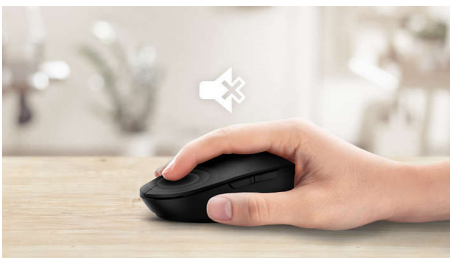

Reduced click sound

Reduced click sound, for a quiet and comfortable experience