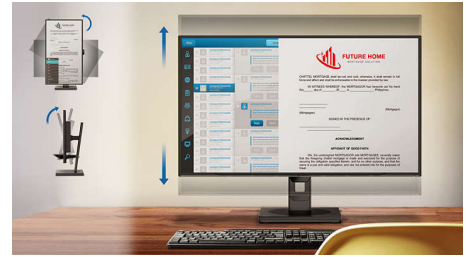

MultiView technology

With the ultra-high resolution Philips MultiView display you can now experience a

world of connectivity. MultiView enables active dual connect and view so that you can work with multiple devices like a PC and notebook simultaneously, for complex multi-tasking.

SmartContrast

SmartContrast is a Philips technology that analyzes the contents you are displaying, automatically adjusting colors and controlling backlight intensity to dynamically enhance contrast for the best digital images and videos or when playing games where dark hues are displayed. When Economy mode is selected, contrast is adjusted and backlighting fine-tuned for just-right display of everyday office applications and lower power consumption.

SmartImage Game mode

The new Philips gaming display has quick access OSD fine tuned for gamers, offering you multiple options. "FPS" mode (First person shooting) improves dark themes in games, allowing you to see hidden objects in dark areas. "Racing" mode adapts display with fastest response time, high color, along with image adjustments. "RTS" mode (Real time strategy) has a special SmartFrame mode which enables highlighting of specific area and allows for size and image adjustments. Gamer 1 and Gamer 2 enable you to save personal customized settings based on different games, ensuring best performance.

Compact Ergo Base

The Compact Ergo Base is a people-friendly Philips monitor base that tilts, pivot and height-adjusts so each user can position the monitor for maximum viewing comfort and efficiency.

EasyRead mode