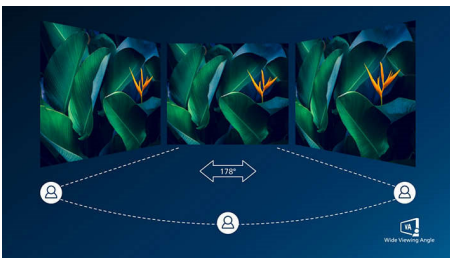

PHILIPS

4K UHD monitor
5000 series 32 (31.5" / 80 cm diag.), 3840 x 2160 (4K UHD)

32E1N5800L/75

Highlights

UltraClear 4K UHD Resolution

These Philips displays utilize high performance panels to deliver UltraClear, 4K UHD (3840 x 2160) resolution images. Whether you are demanding professional requiring extremely detailed images for CAD solutions, using 3D graphics applications or a financial wizard working on huge spreadsheets, Philips displays will make your images and graphics come alive.

VA display

Philips VA LED display uses an advanced multi-domain vertical alignment technology which gives you super-high static contrast ratios for extra vivid and bright images. While standard office applications are handled with ease, it is especially suitable for photos, web-browsing, movies, gaming, and demanding graphical applications. It's optimized pixel management technology gives you 178/178 degree extra wide viewing angle, resulting in crisp images.