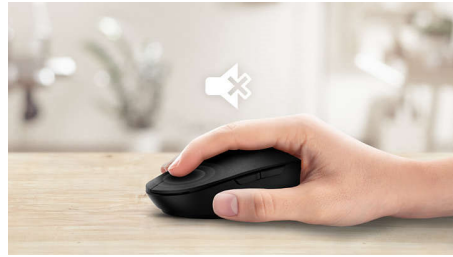

- Ambidextrous shape feels good in right or left hand
- Comfortable ergonomic mouse design feels great
- High-definition optical tracking for smooth control

Advanced technology for ultimate performance

- Up to 1,600 DPI

Silent design

- Reduced click sound, for a quiet and comfortable experience

PHILIPS

Wireless mouse
2.4 GHz Wireless Silent design, Intelligent power saving

SPK7307WL/40

Highlights

Smooth optical tracking

High-definition optical tracking for smooth control

Reduced click sound

Reduced click sound, for a quiet and comfortable experience

Ambidextrous mouse design

Ambidextrous shape feels good in right or left hand

Comfortable ergonomic design

Comfortable ergonomic mouse design feels great

2.4 G wireless connection

Keep the computer wires at bay. For any keyboard/mouse equipped with this feature, you can connect the accessory to any PC via a speedy 2.4 Hz wireless connection. The simple setup process, along with the accessory's sleek design, is sure to leave your workspace looking clean and wire-free.