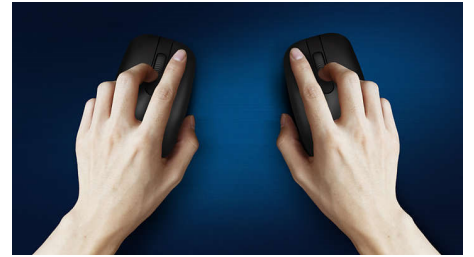

- Ambidextrous shape feels good in right or left hand
- Comfortable ergonomic mouse design feels great
- High-definition optical tracking for smooth control

Advanced technology for ultimate performance

- Up to 1,600 DPI

Silent design

- Reduced click sound, for a quiet and comfortable experience

PHILIPS

Wireless mouse
2.4 GHz Wireless Silent design, Intelligent power saving

SPK7307WL/40

Highlights

Smooth optical tracking

High-definition optical tracking for smooth control

Reduced click sound

Reduced click sound, for a quiet and comfortable experience

Ambidextrous mouse design

Ambidextrous shape feels good in right or left hand

Comfortable ergonomic design

Comfortable ergonomic mouse design feels great

2.4 G wireless connection

Keep the computer wires at bay. For any keyboard/mouse equipped with this feature, you can connect the accessory to any PC via a speedy 2.4 Hz wireless connection. The simple setup process, along with the accessory's sleek design, is sure to leave your workspace looking clean and wire-free.