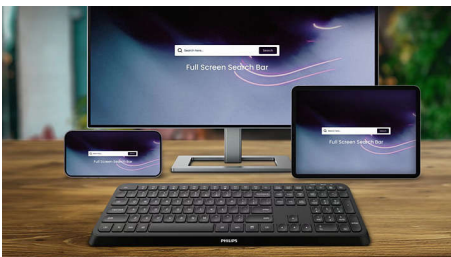

Supports multiple devices

Type-on-anything universal keyboard. This keyboard works with your computer and also with your smartphone or tablet.