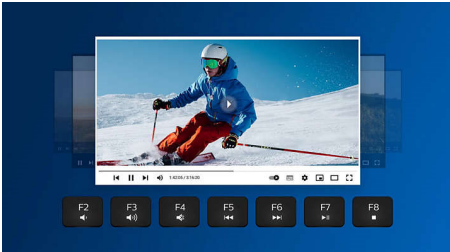

SPT6507B/39

Highlights

2.4 G wireless connection

Keep the computer wires at bay. For any keyboard/mouse equipped with this feature, you can connect the accessory to any PC via a speedy 2.4 Hz wireless connection. The simple setup process, along with the accessory's sleek design, is sure to leave your workspace looking clean and wire-free.

Ergonomic palm rest

The palm rest helps position your hands comfortably on the keyboard, and offers a comfortable place to rest your palms when you are not typing.

Multi-media shortcuts

With these multi-media shortcuts, you can easily switch to music, volume or video play by a simple click.