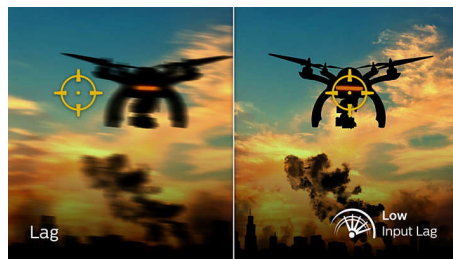

165 Hz Gaming

You play intense, competitive gaming. You demand display with lag free, ultra-smooth images. This Philips display redraws the screen image up to 165 times per second, effectively faster than a standard display. A lower frame rate can make enemies appear to jump from spot to spot on the screen, making them difficult targets to hit. With 165 Hz frame rate, you get those critical missing images on the screen which shows enemy movement in ultra-smooth motion so you can easily target them. With ultra-low input lag and no screen tearing, this Philips display is your perfect gaming partner

1 ms MPRT fast response

MPRT (motion picture response time) is a more intuitive way to describe response time, which directly refers to the duration between seeing blurry noise and clean, crisp images. The Philips gaming monitor with 1 ms MPRT effectively eliminates smearing and motion blur and delivers sharper and more precise visuals to enhance your gaming experience. The best choice for playing thrilling and twitch-sensitive games.

Low Input Lag

Input lag is the amount of time that elapses between performing an action with connected devices and seeing the result on screen. Low input lag reduces the time delay between entering a command from your devices to monitor, greatly improving play on twitch-sensitive video games, particularly important for playing fast-paced, competitive games.