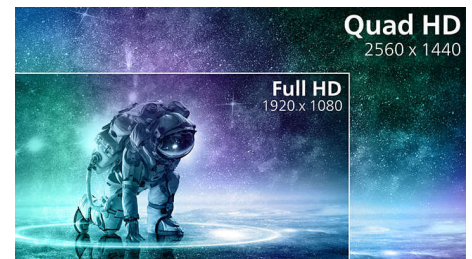

CrystalClear images

These Philips screens deliver Crystal Clear, Quad HD 2560 x 1440 or 2560 x 1080 pixel images. Utilising high-performance panels with a high-density pixel count, enabled by high bandwidth sources like USB-C, Displayport and HDMI, these new displays will make your images and graphics come alive. Whether you are a demanding professional who requires extremely detailed information for CAD-CAM solutions and uses 3D graphic applications, or a financial wizard working on huge spreadsheets, Philips displays will give you Crystal Clear images.